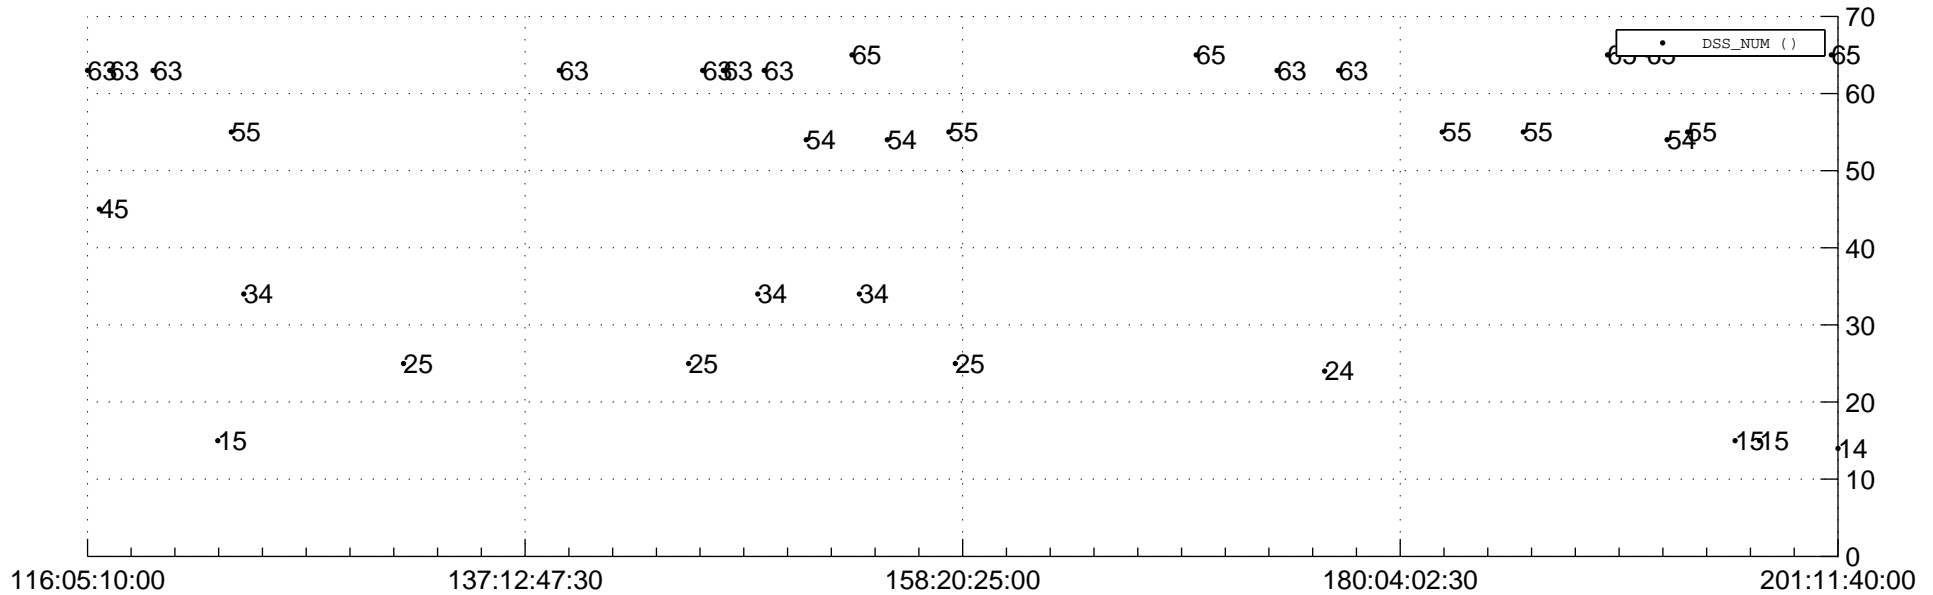

STEREO AHEAD Downlink Performance 2012:205

Number_of_Dropped_Frame

DSS_Station

Spacecraft Time (2012:116:05:10:00.000 -2012:201:11:40:00.000)

/disks/d10/project/stereo/mops/assessment/ahead/automation/output/engdump/yesterday/ahead_dp_2012_205.csv