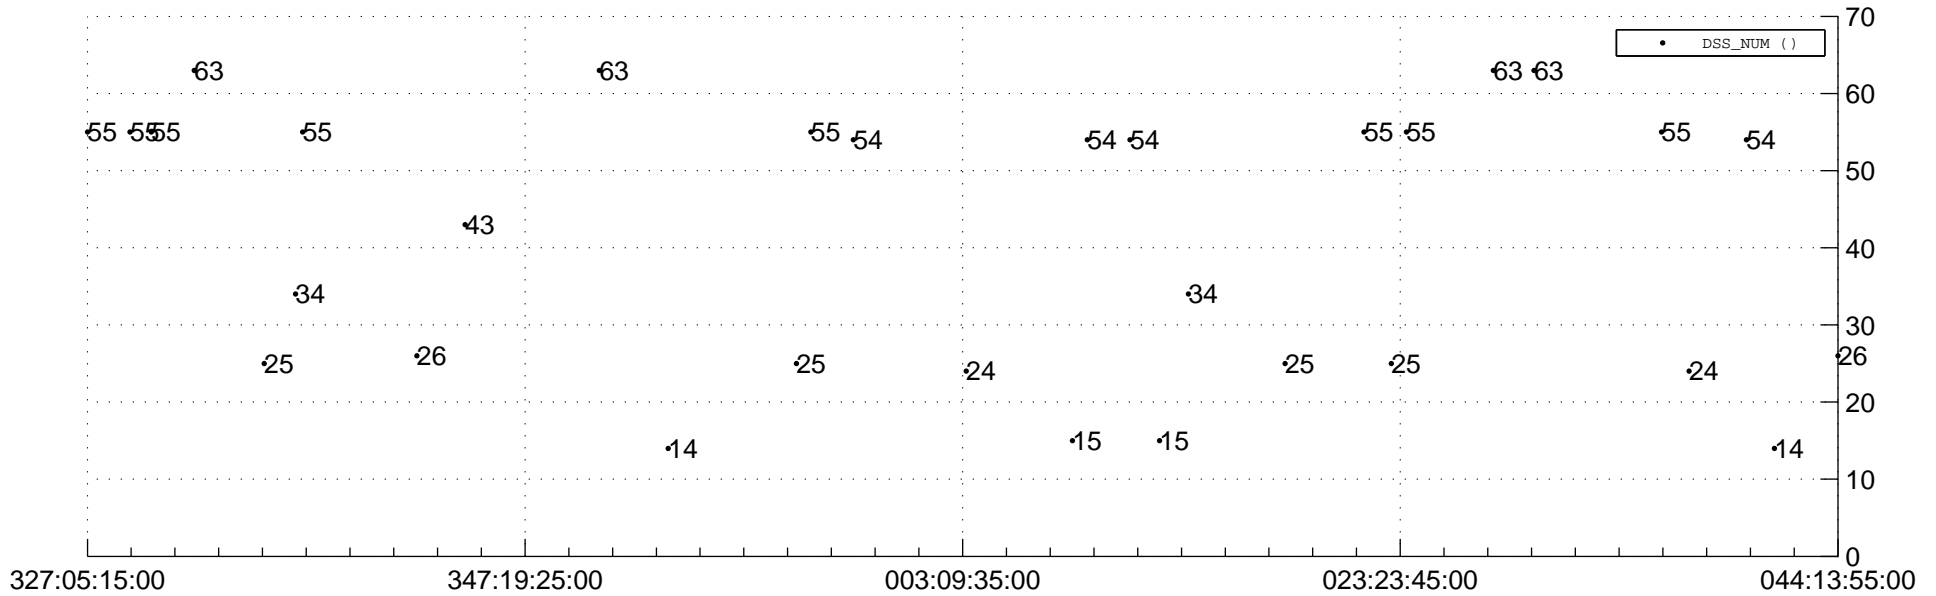

STEREO AHEAD Downlink Performance 2012:051

Number_of_Dropped_Frame

DSS_Station

Spacecraft Time (2011:327:05:15:00.000 –2012:044:13:55:00.000)

/disks/d10/project/stereo/mops/assessment/ahead/automation/output/engdump/yesterdaily/ahead_dp_2012_051.csv