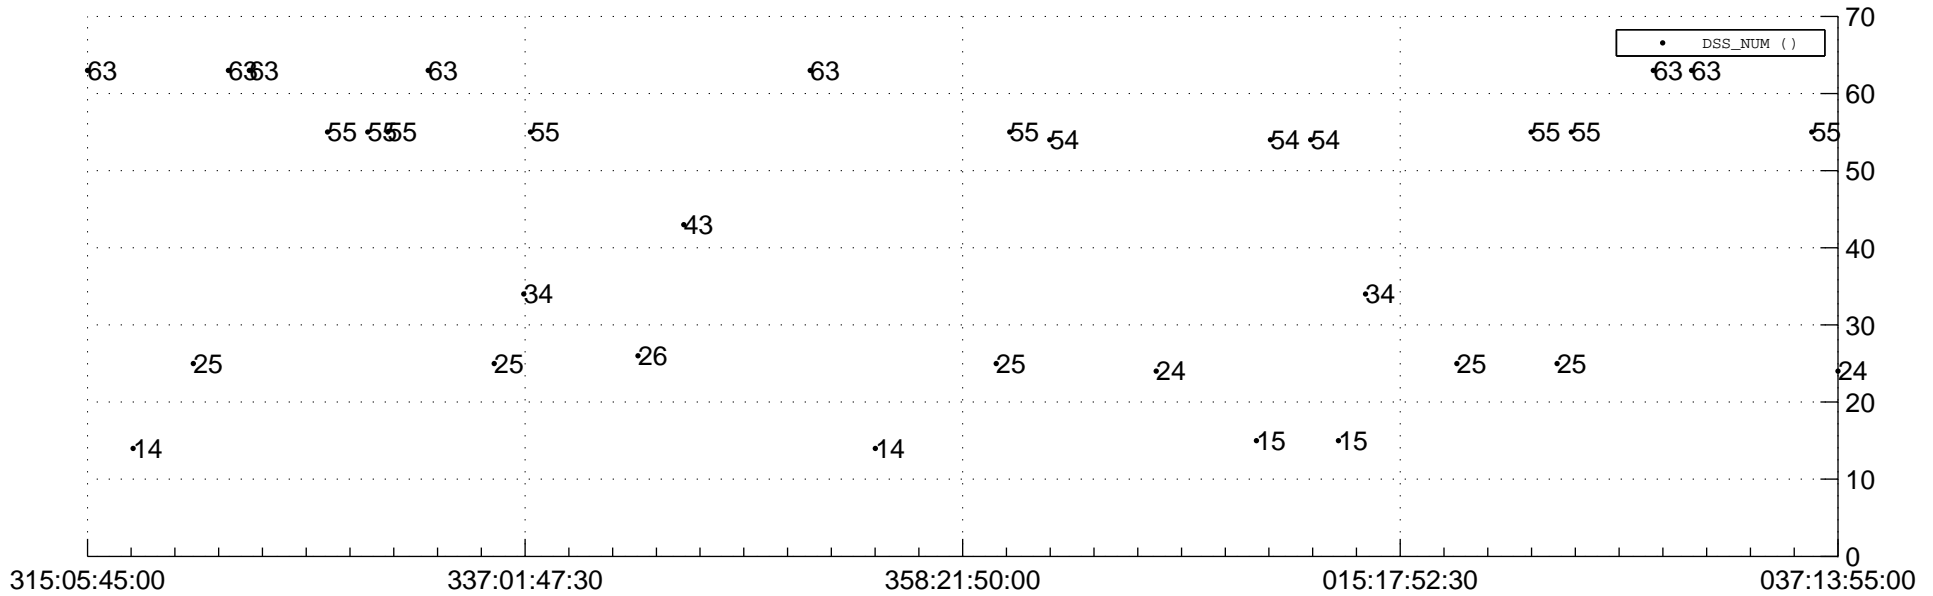

STEREO AHEAD Downlink Performance 2012:039

Number_of_Dropped_Frame

DSS_Station

Spacecraft Time (2011:315:05:45:00.000 –2012:037:13:55:00.000)

/disks/d10/project/stereo/mops/assessment/ahead/automation/output/engdump/yesterdaily/ahead_dp_2012_039.csv