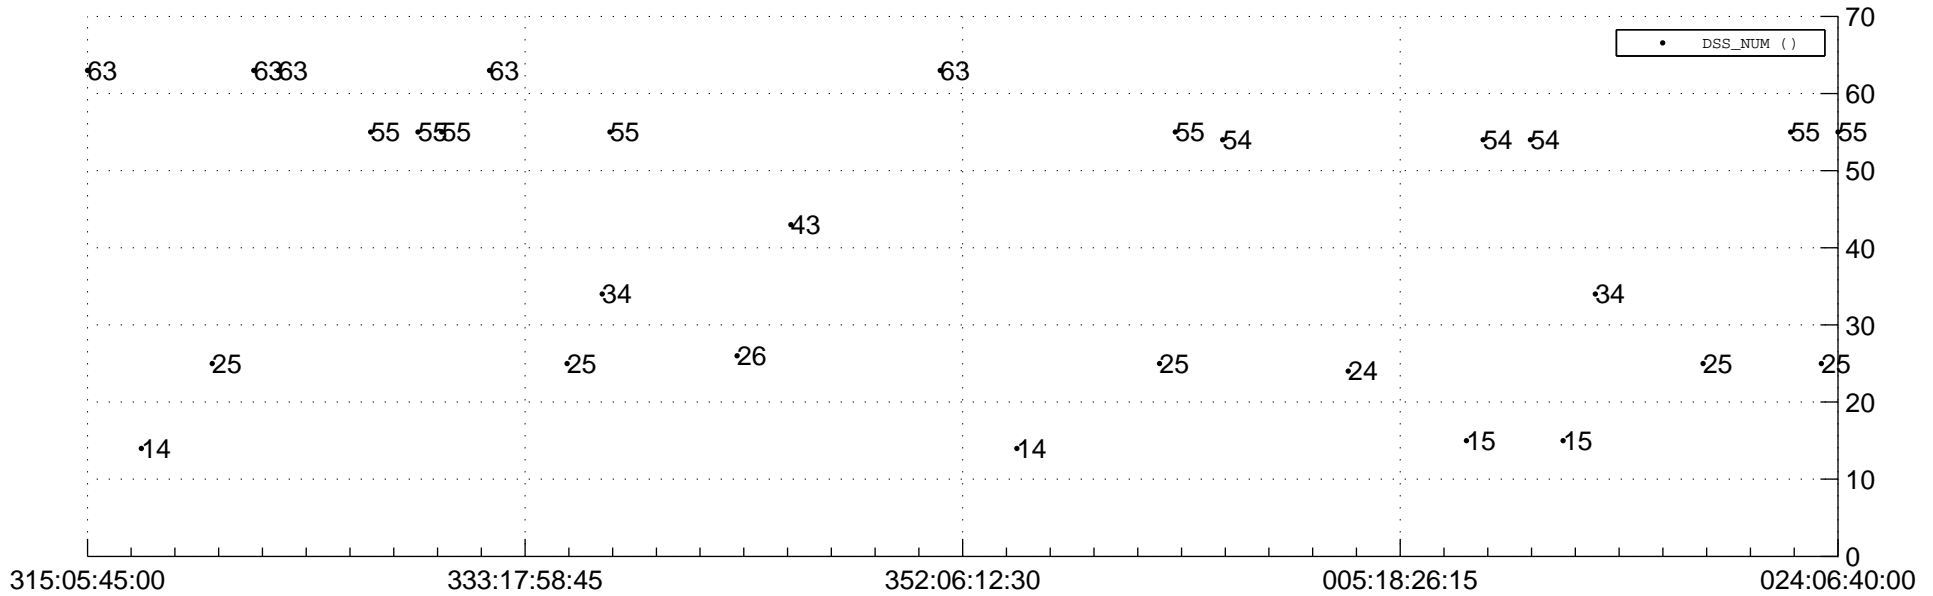

STEREO AHEAD Downlink Performance 2012:028

Number_of_Dropped_Frame

DSS_Station

Spacecraft Time (2011:315:05:45:00.000 -2012:024:06:40:00.000)

/disks/d10/project/stereo/mops/assessment/ahead/automation/output/engdump/yesterday/ahead_dp_2012_028.csv