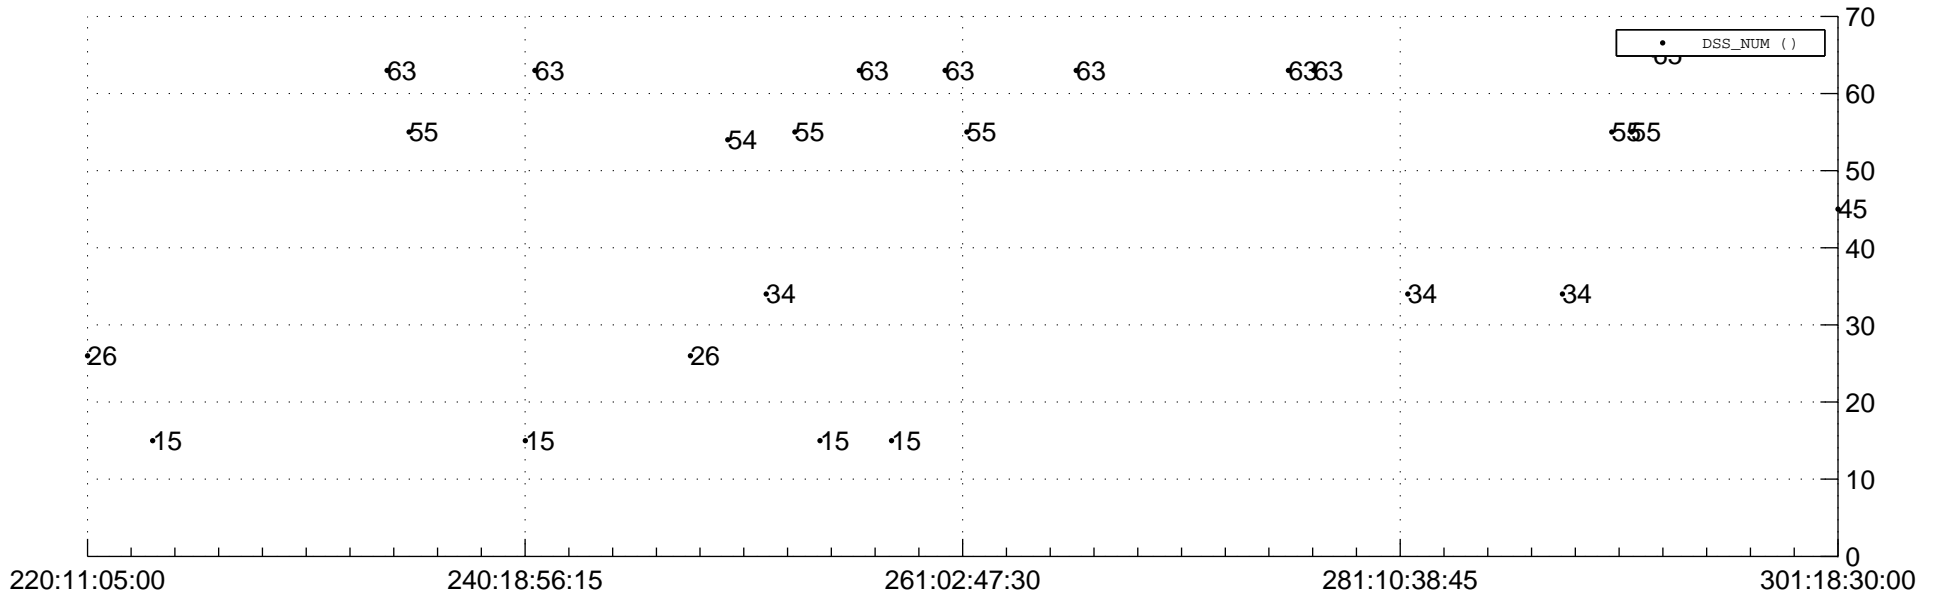

STEREO AHEAD Downlink Performance 2011:310

Number_of_Dropped_Frame

DSS_Station

Spacecraft Time (2011:220:11:05:00.000 -2011:301:18:30:00.000)

/disks/d10/project/stereo/mops/assessment/ahead/automation/output/engdump/yesterday/ahead_dp_2011_310.csv