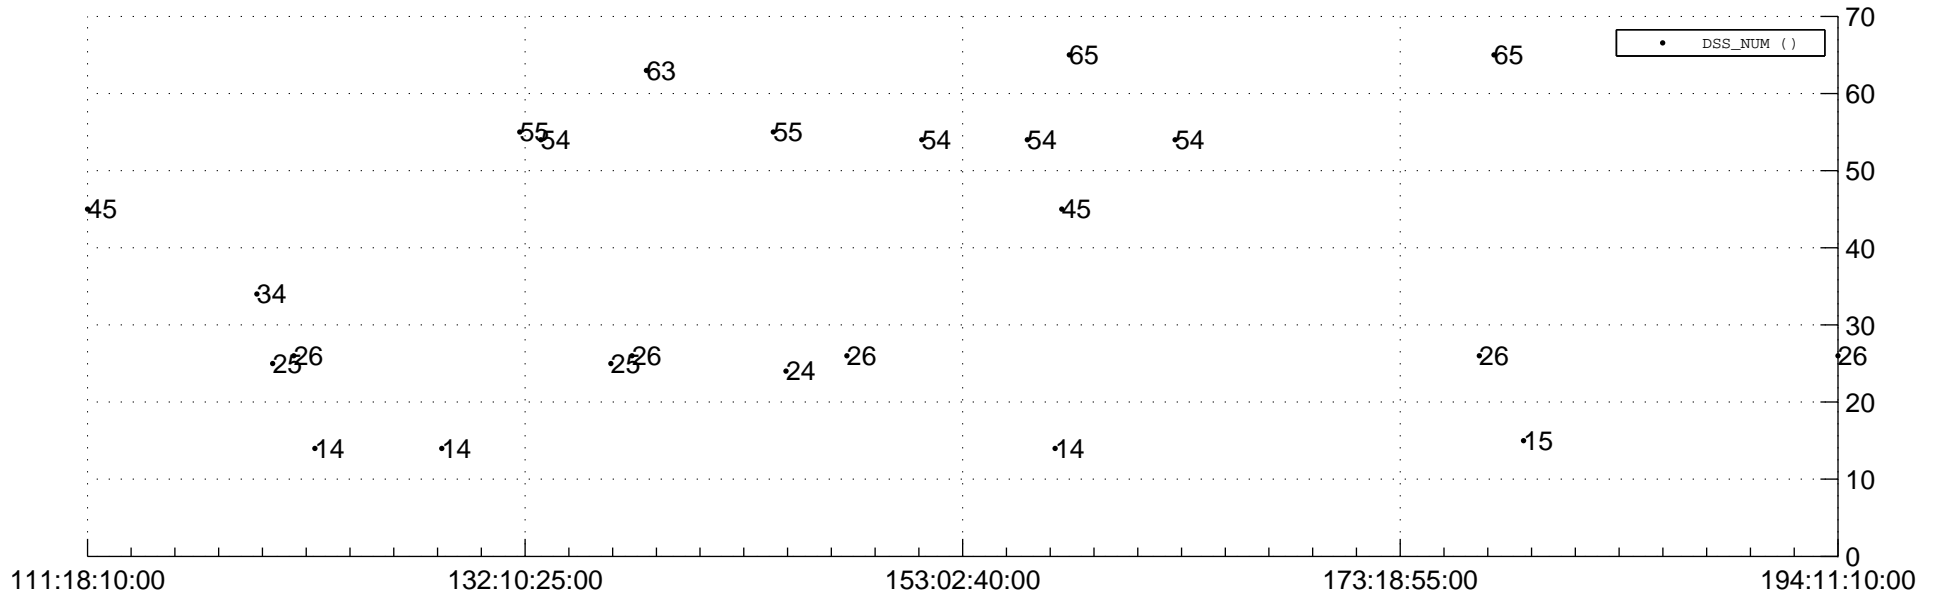

STEREO AHEAD Downlink Performance 2011:201

Number_of_Dropped_Frame

DSS_Station

Spacecraft Time (2011:111:18:10:00.000 -2011:194:11:10:00.000)

/disks/d10/project/stereo/mops/assessment/ahead/automation/output/engdump/yesterday/ahead_dp_2011_201.csv