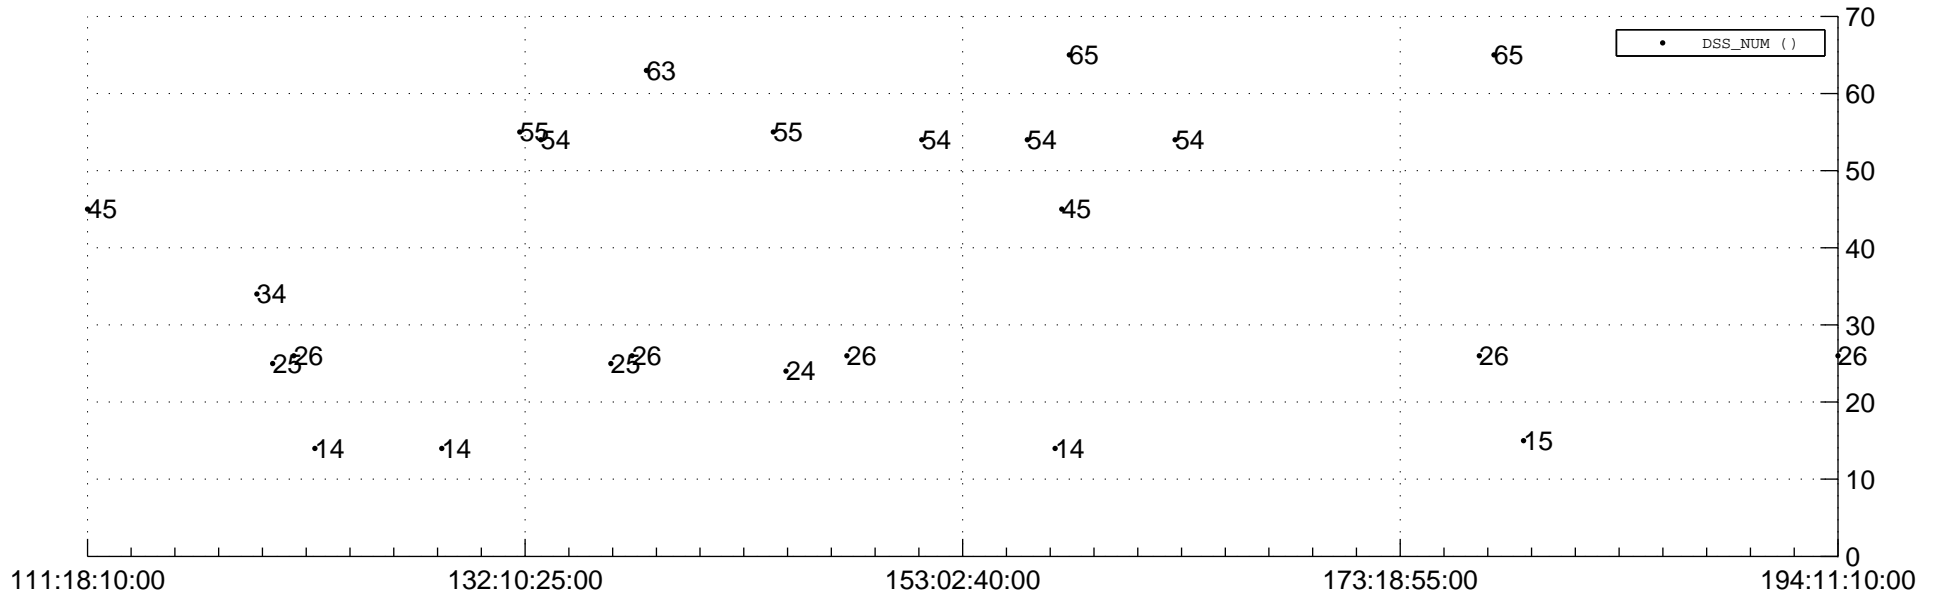

STEREO AHEAD Downlink Performance 2011:200

Number_of_Dropped_Frame

DSS_Station

Spacecraft Time (2011:111:18:10:00.000 -2011:194:11:10:00.000)

/disks/d10/project/stereo/mops/assessment/ahead/automation/output/engdump/yesterday/ahead_dp_2011_200.csv