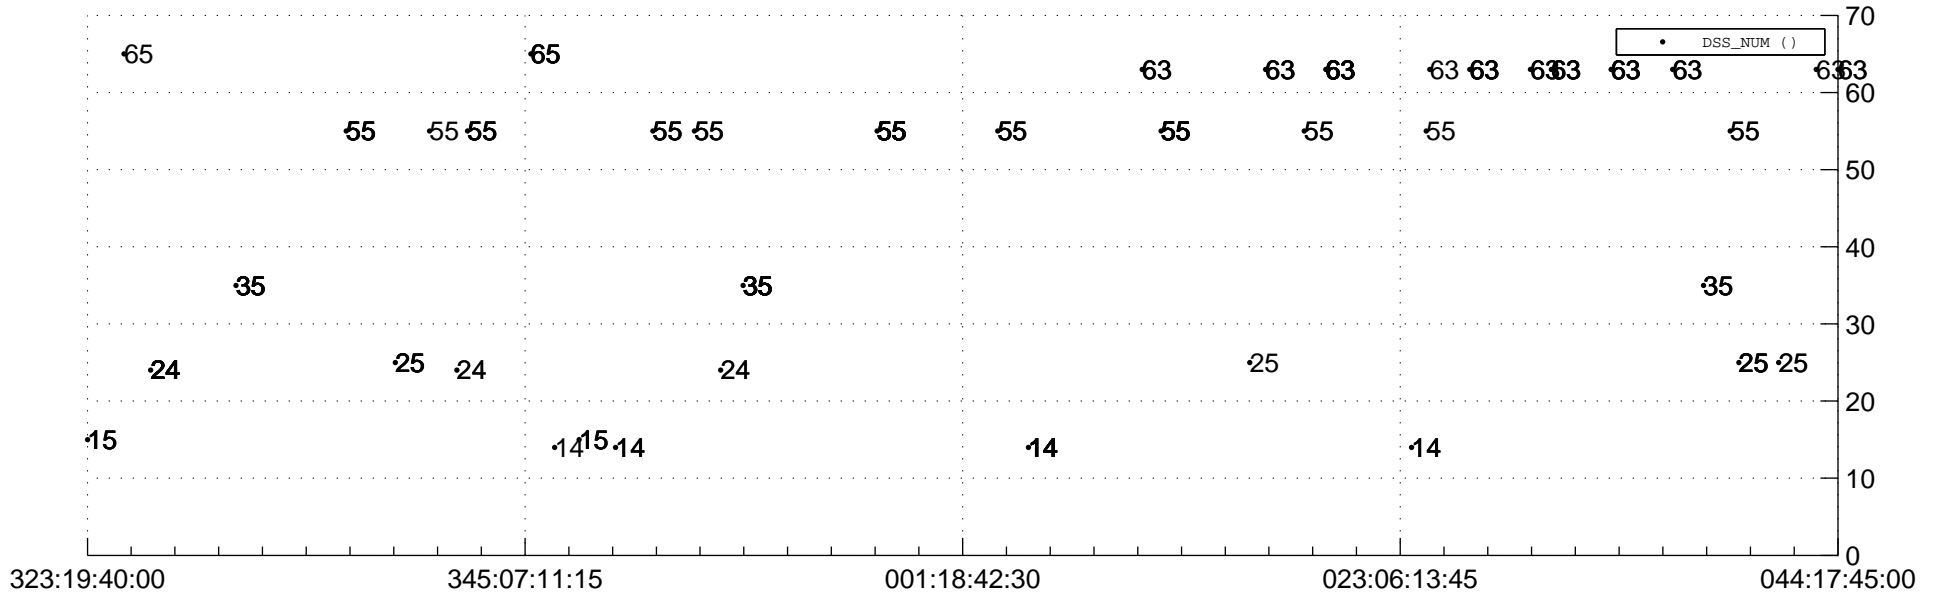

STEREO AHEAD Downlink Performance 2018:045

Number_of_Dropped_Frame

DSS_Station

Spacecraft Time (2017:323:19:40:00.000 -2018:044:17:45:00.000)

/disks/d81/project/stereo/mops/assessment/ahead/automation/output/engdump/yesterdaily/ahead_dp_2018_045.csv