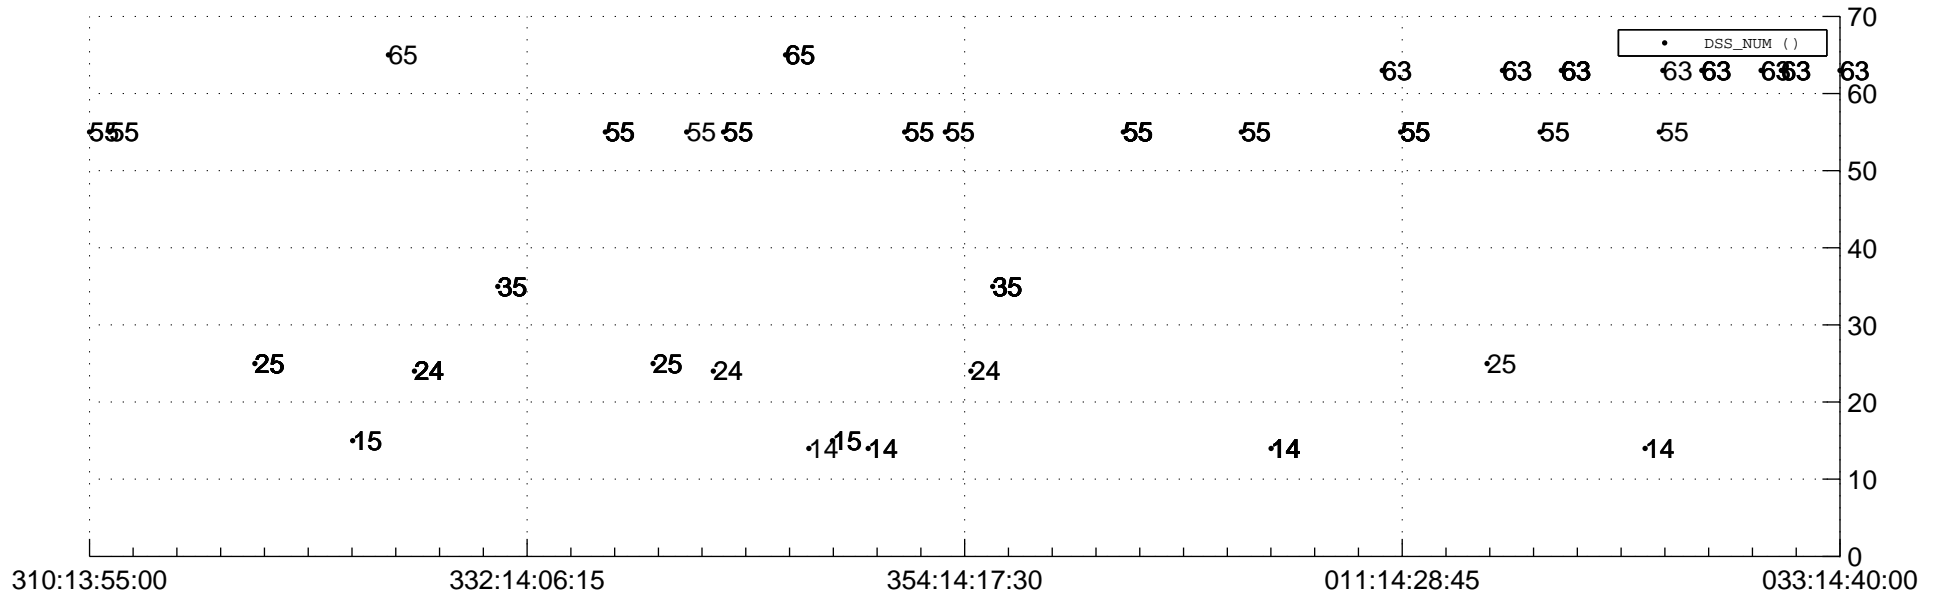

STEREO AHEAD Downlink Performance 2018:035

Number_of_Dropped_Frame

84

74

DSS_Station

Spacecraft Time (2017:310:13:55:00.000 -2018:033:14:40:00.000)

/disks/d81/project/stereo/mops/assessment/ahead/automation/output/engdump/yesterdaily/ahead_dp_2018_035.csv