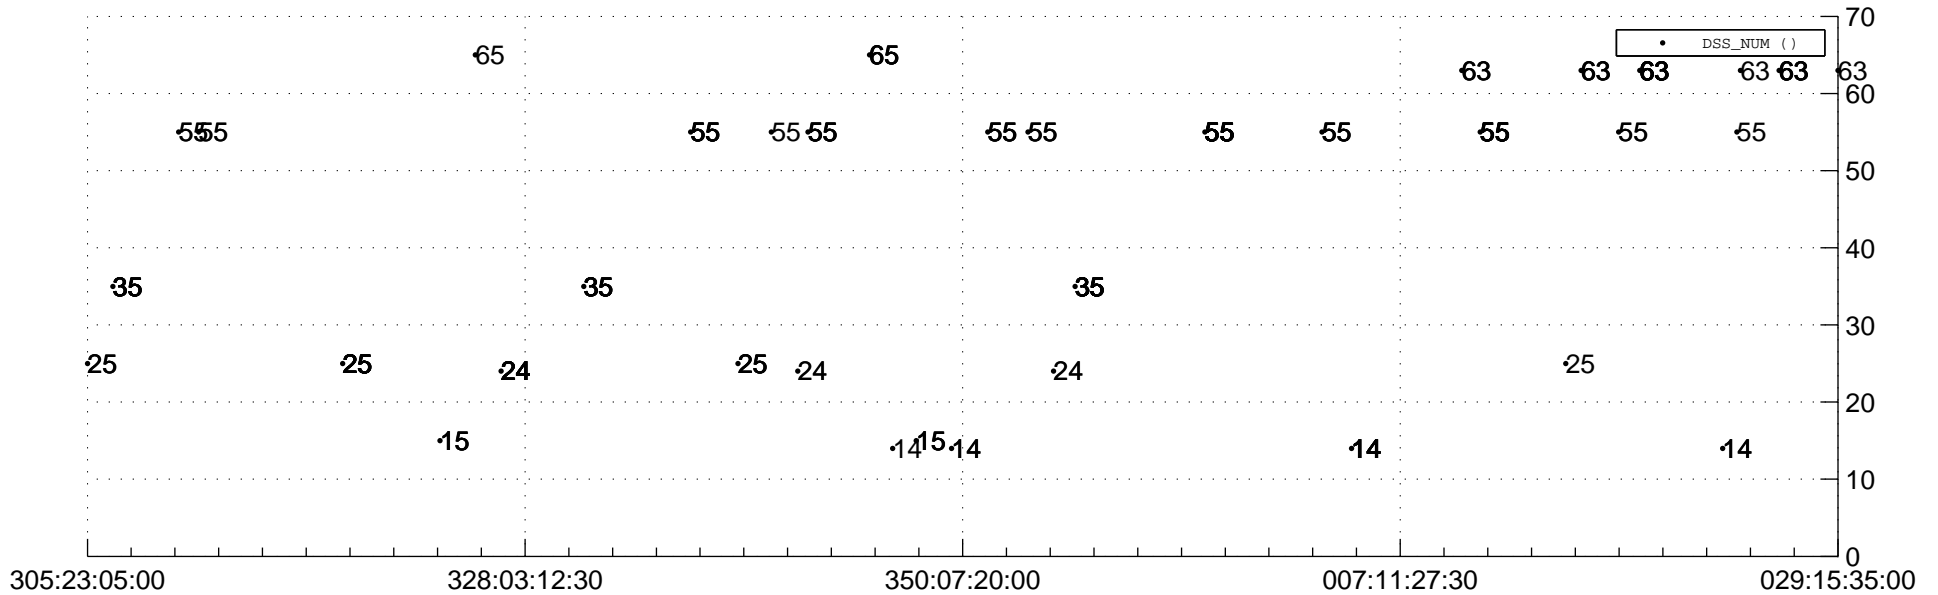

STEREO AHEAD Downlink Performance 2018:030

Number_of_Dropped_Frame

84

74

DSS_Station

Spacecraft Time (2017:305:23:05:00.000 -2018:029:15:35:00.000)

/disks/d81/project/stereo/mops/assessment/ahead/automation/output/engdump/yesterday/ahead_dp_2018_030.csv