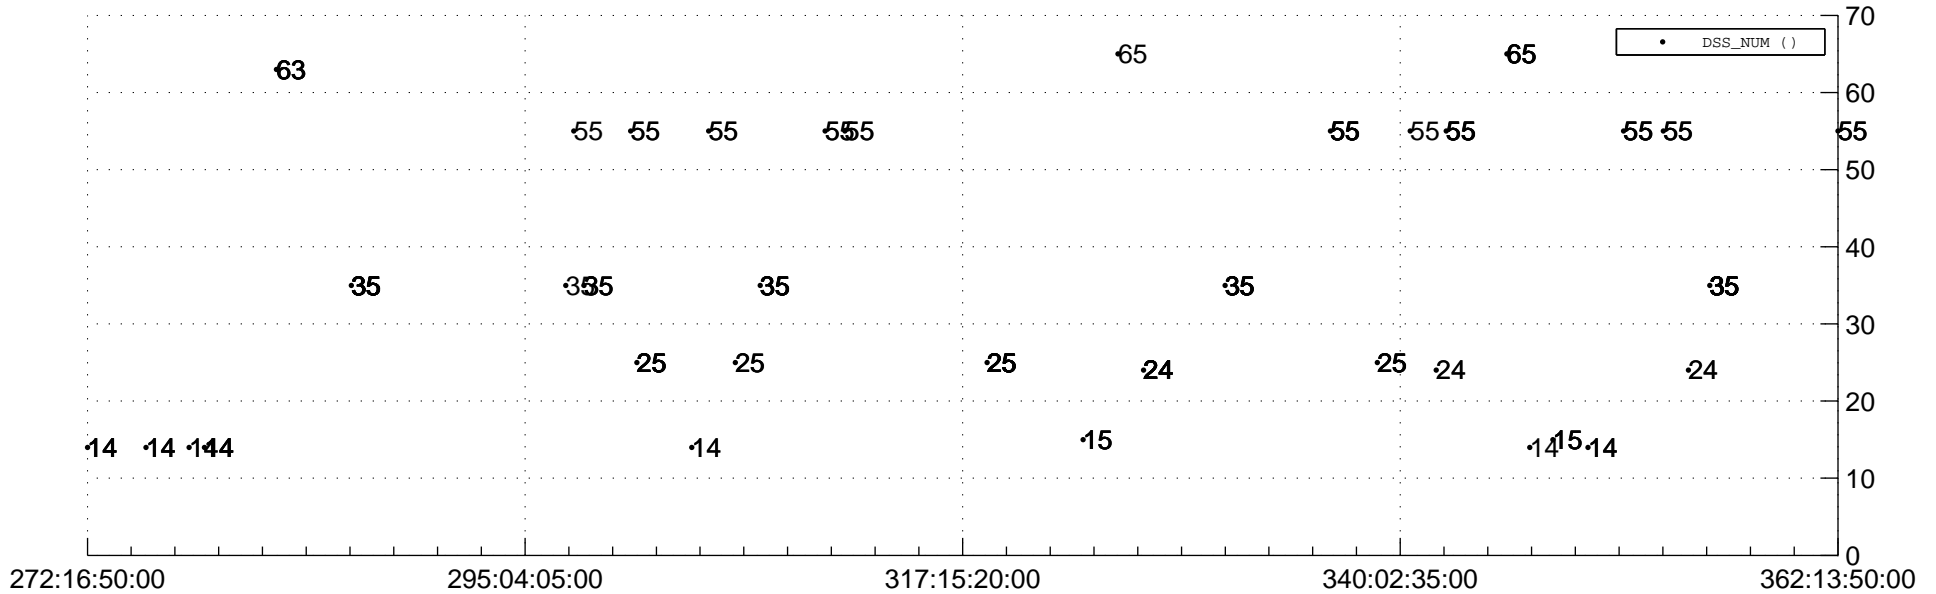

STEREO AHEAD Downlink Performance 2017:363

Number_of_Dropped_Frame

84

84

DSS Station

Spacecraft Time (2017:272:16:50:00.000 -2017:362:13:50:00.000)

/disks/d81/project/stereo/mops/assessment/ahead/automation/output/engdump/yesterdaily/ahead_dp_2017_363.csv