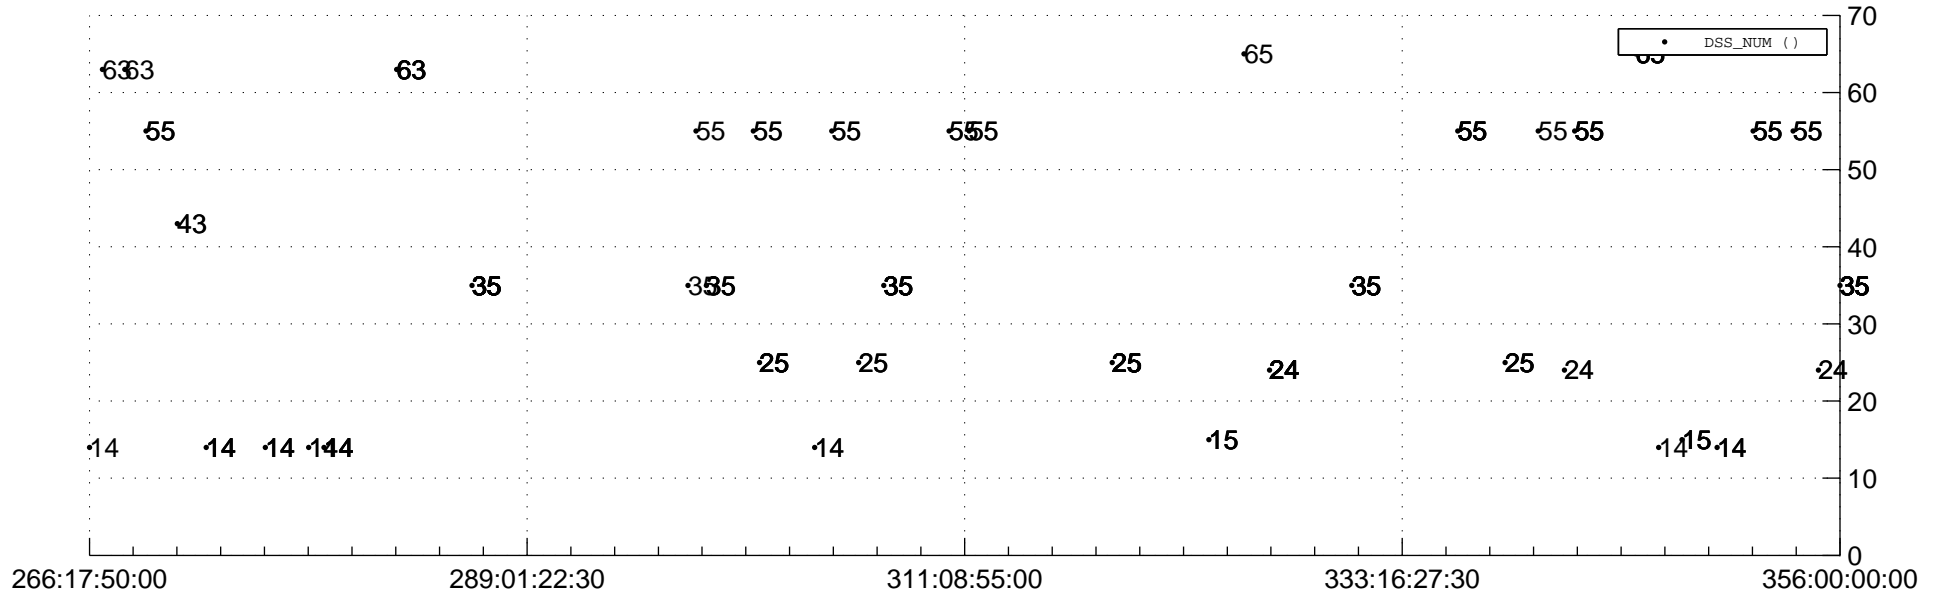

STEREO AHEAD Downlink Performance 2017:361

Number_of_Dropped_Frame

84

84

DSS_Station74

Spacecraft Time (2017:266:17:50:00.000 -2017:356:00:00:00.000)

/disks/d81/project/stereo/mops/assessment/ahead/automation/output/engdump/yesterday/ahead_dp_2017_361.csv