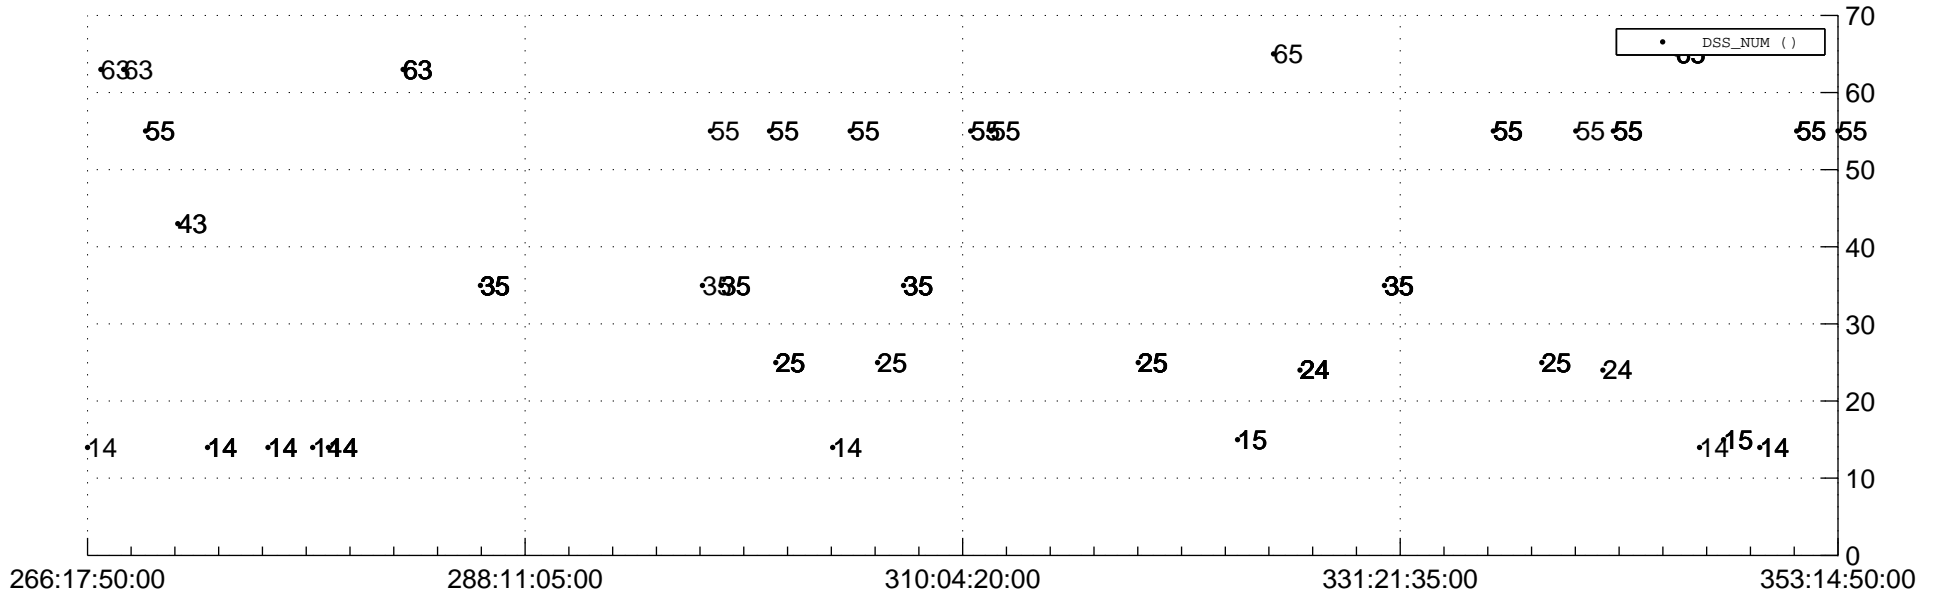

STEREO AHEAD Downlink Performance 2017:354

Number_of_Dropped_Frame

84

84

DSS_Station 74

Spacecraft Time (2017:266:17:50:00.000 -2017:353:14:50:00.000)

/disks/d81/project/stereo/mops/assessment/ahead/automation/output/engdump/yesterdaily/ahead_dp_2017_354.csv