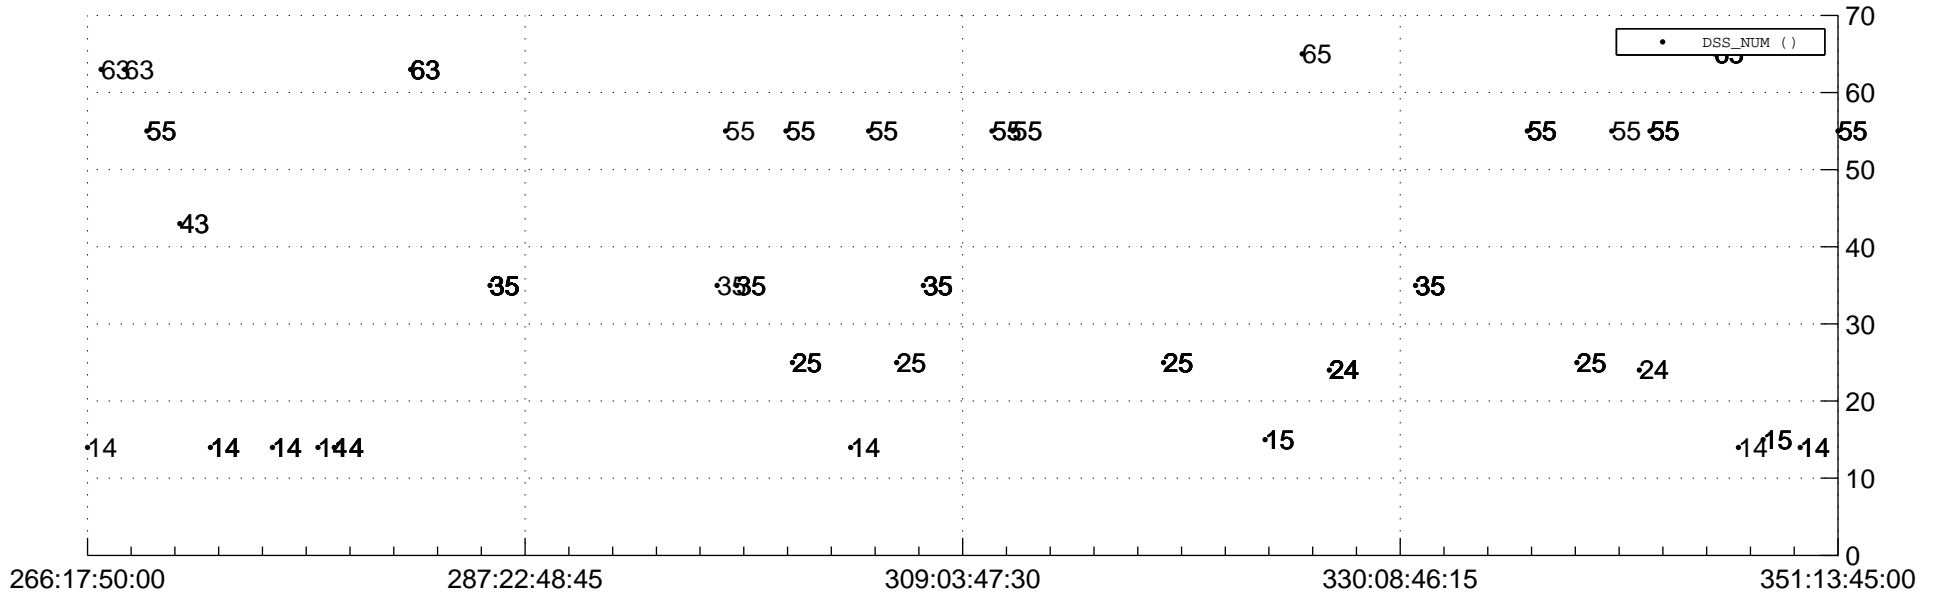

# STEREO AHEAD Downlink Performance 2017:353

## Number\_of\_Dropped\_Frame

84

84

## DSS\_Station 74

Spacecraft Time (2017:266:17:50:00.000 -2017:351:13:45:00.000)

/disks/d81/project/stereo/mops/assessment/ahead/automation/output/engdump/yesterday/ahead\_dp\_2017\_353.csv

Date Created: 12/19/2017 09:13:26 AM