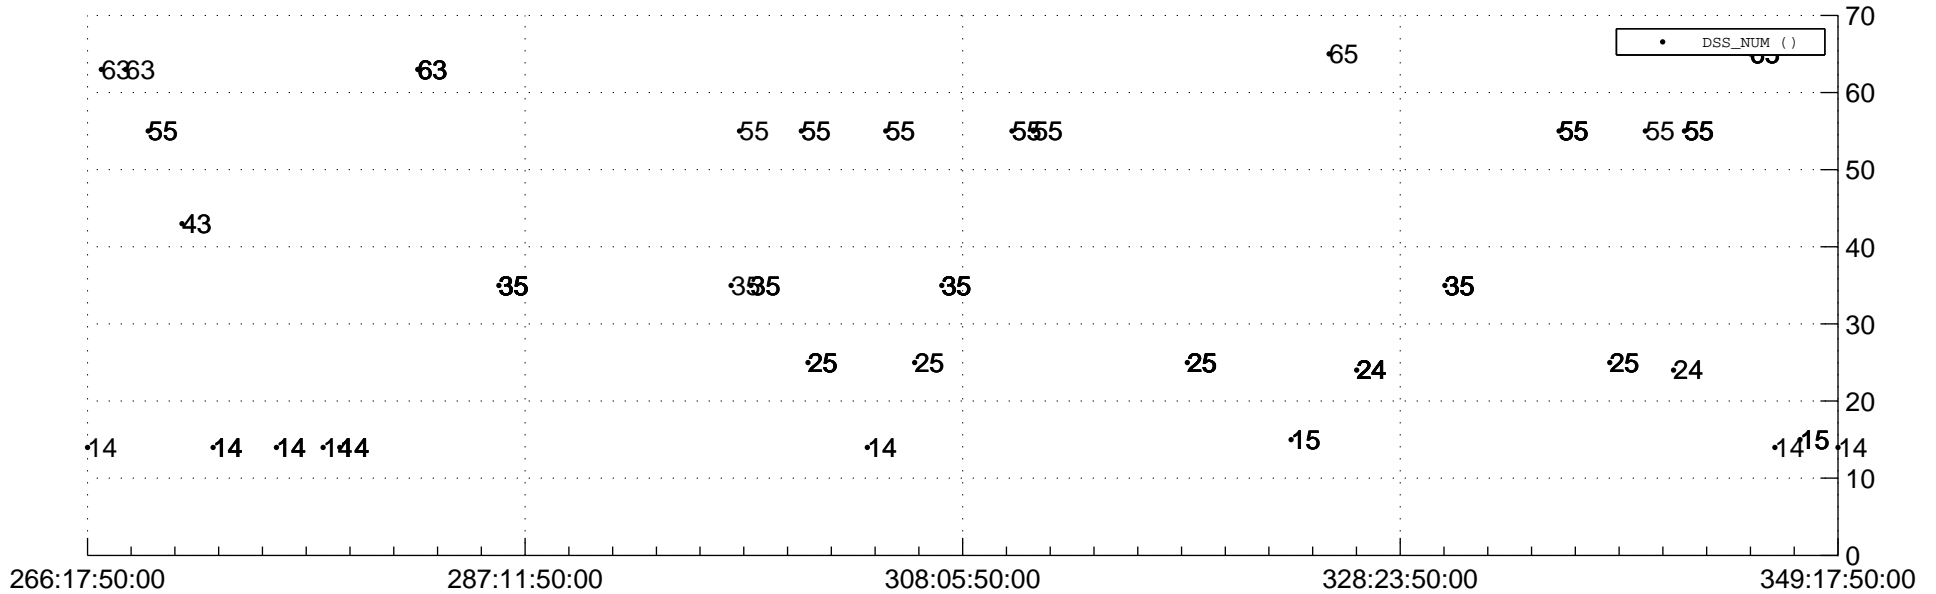

STEREO AHEAD Downlink Performance 2017:350

Number_of_Dropped_Frame

84

84

DSS_Station

74

Spacecraft Time (2017:266:17:50:00.000 -2017:349:17:50:00.000)

/disks/d81/project/stereo/mops/assessment/ahead/automation/output/engdump/yesterday/ahead_dp_2017_350.csv