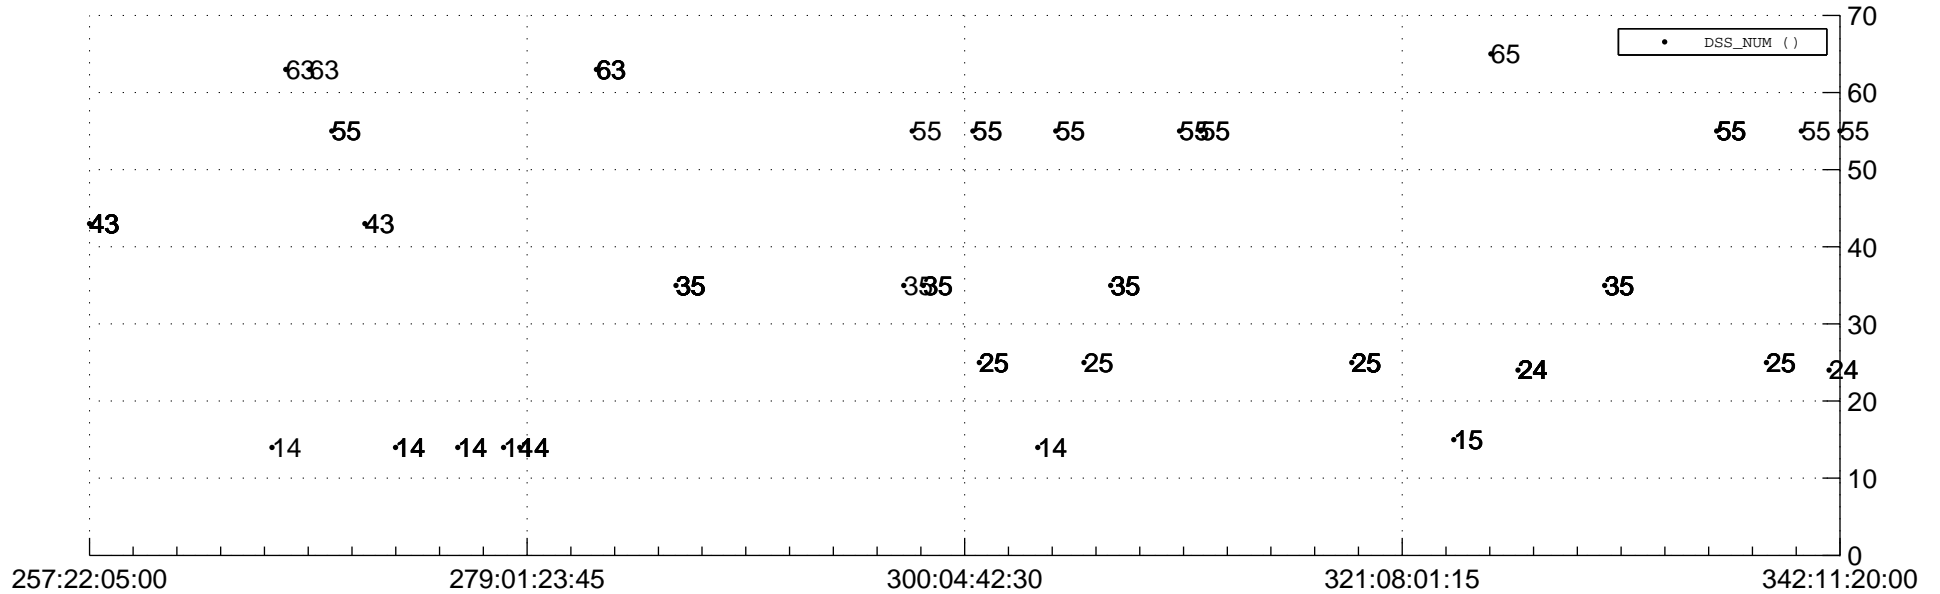

STEREO AHEAD Downlink Performance 2017:343

Number_of_Dropped_Frame

84

84

DSS_Station

74

Spacecraft Time (2017:257:22:05:00.000 -2017:342:11:20:00.000)