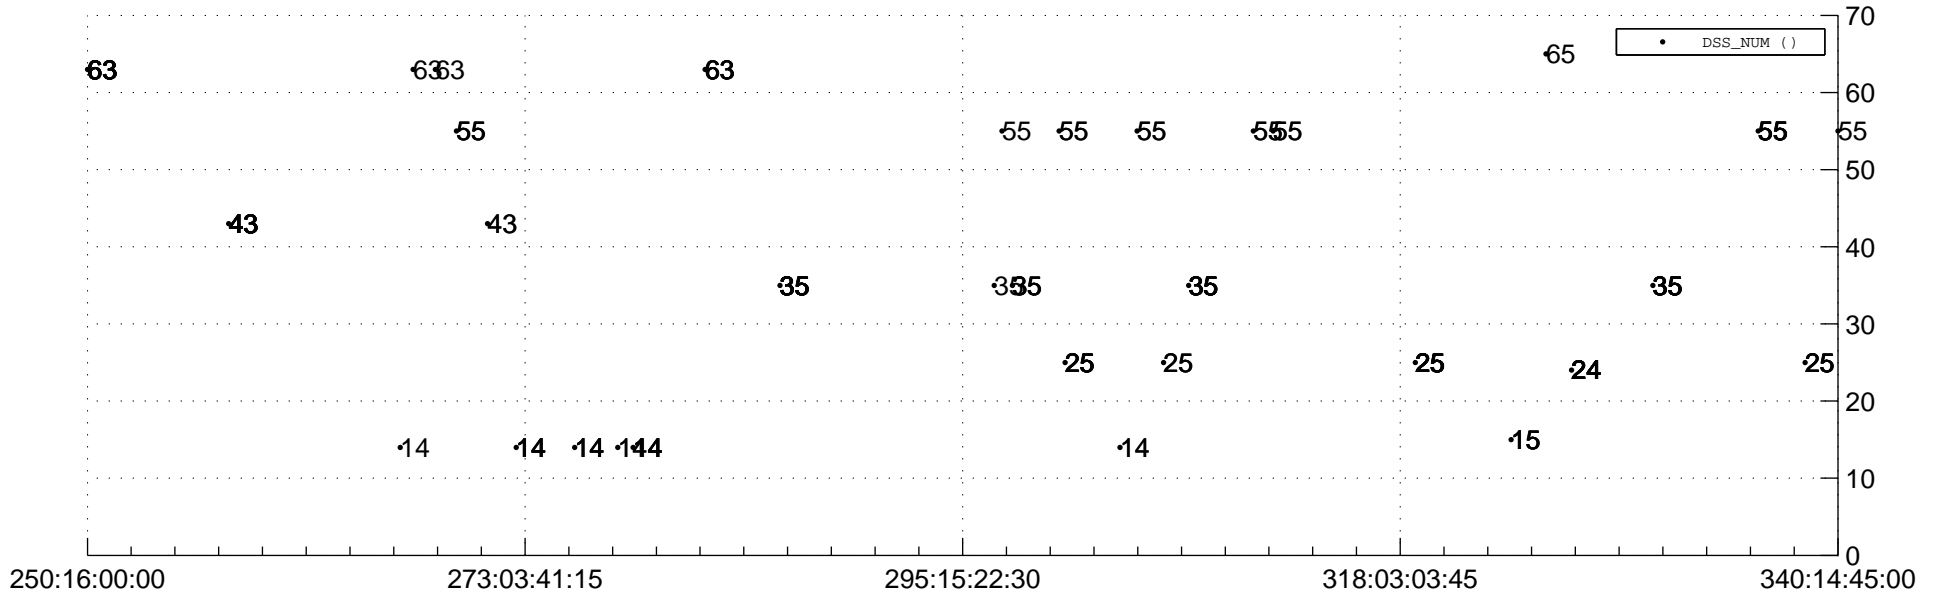

STEREO AHEAD Downlink Performance 2017:341

Number_of_Dropped_Frame

84

84

DSS_Station

74

Spacecraft Time (2017:250:16:00:00.000 -2017:340:14:45:00.000)

/disks/d81/project/stereo/mops/assessment/ahead/automation/output/engdump/yesterday/ahead_dp_2017_341.csv