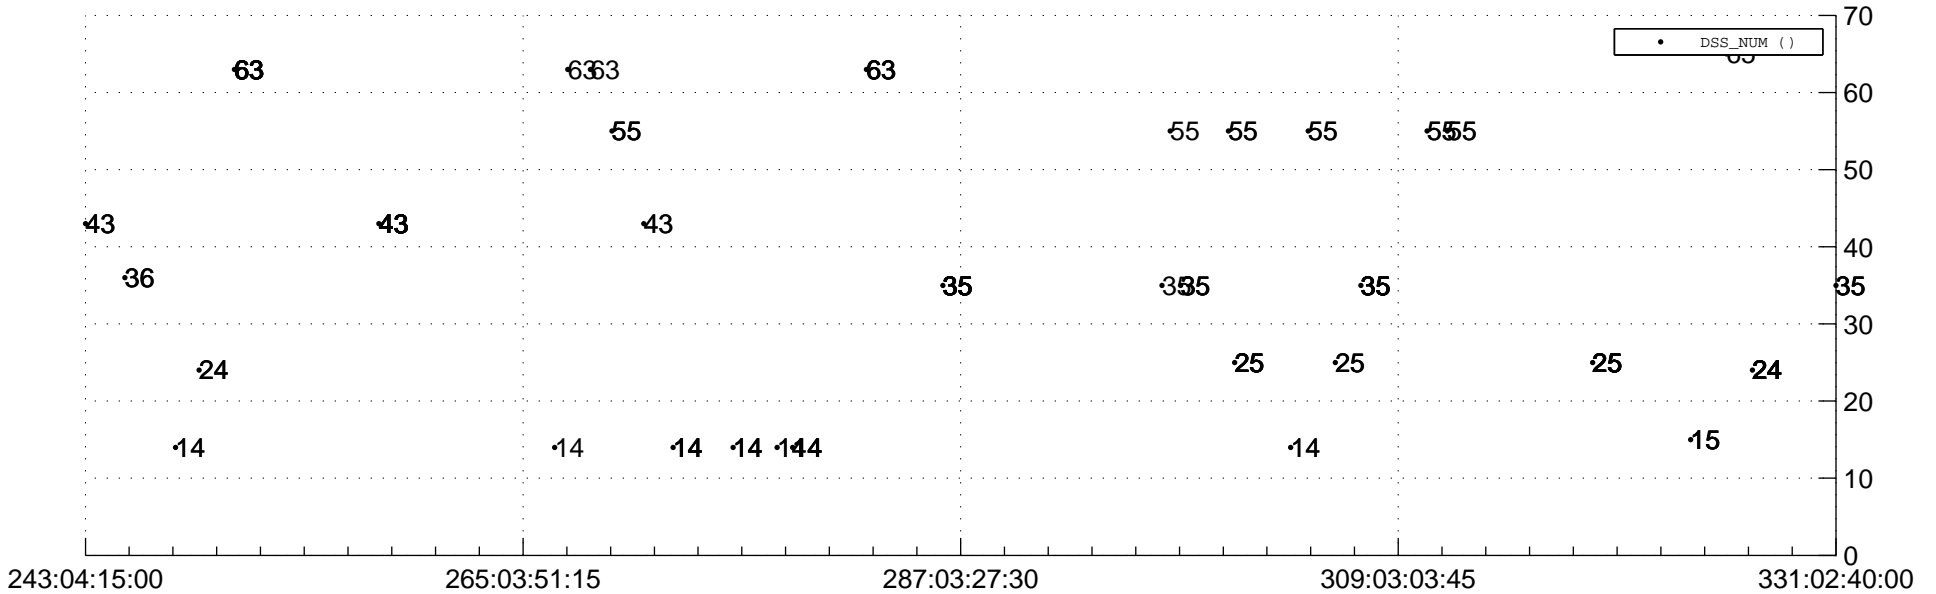

STEREO AHEAD Downlink Performance 2017:334

Number_of_Dropped_Frame

84

84

DSS_Station

Spacecraft Time (2017:243:04:15:00.000 -2017:331:02:40:00.000)

/disks/d81/project/stereo/mops/assessment/ahead/automation/output/engdump/yesterday/ahead_dp_2017_334.csv