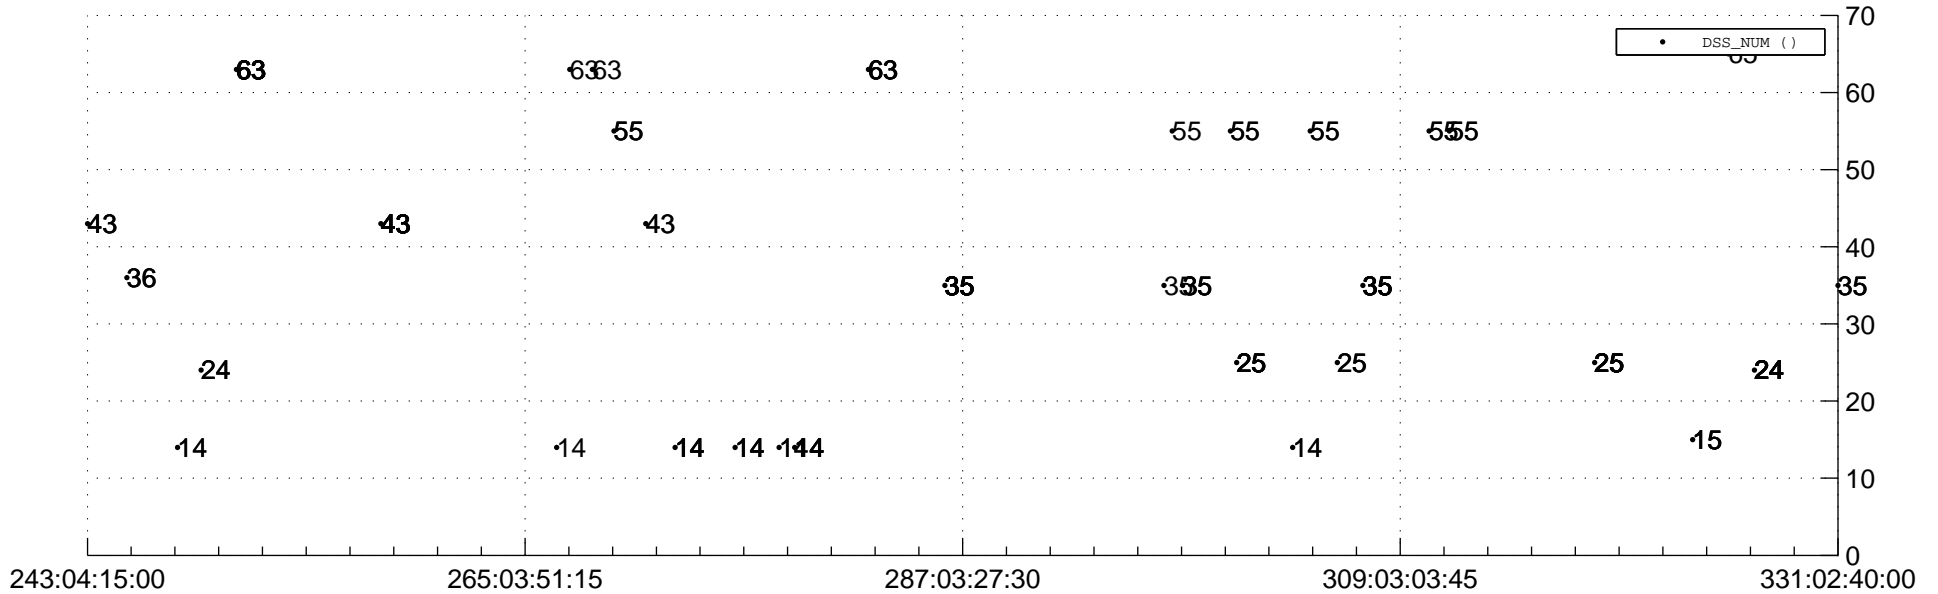

STEREO AHEAD Downlink Performance 2017:333

Number_of_Dropped_Frame

84

84

DSS_Station

Spacecraft Time (2017:243:04:15:00.000 -2017:331:02:40:00.000)

/disks/d81/project/stereo/mops/assessment/ahead/automation/output/engdump/yesterdaily/ahead_dp_2017_333.csv