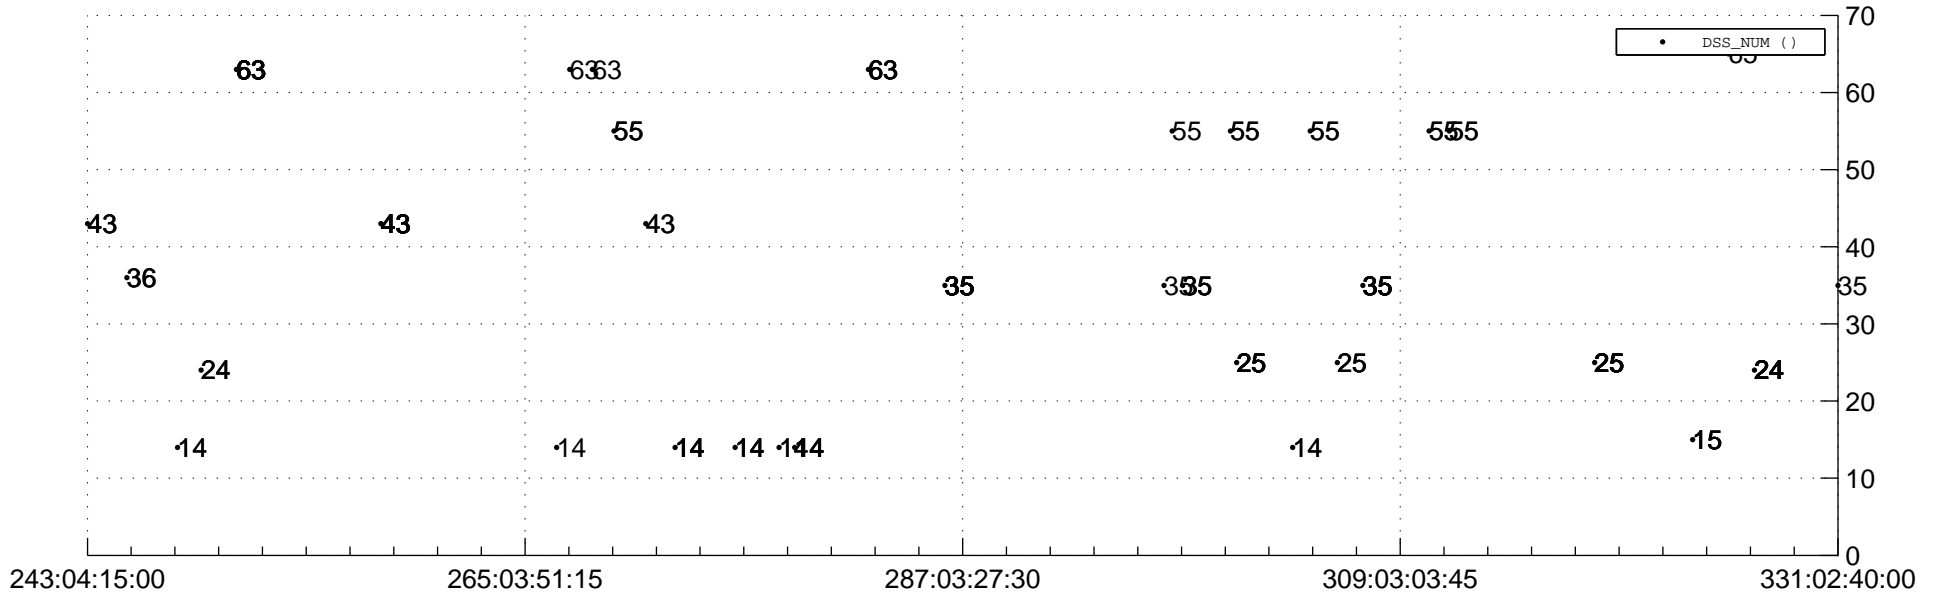

STEREO AHEAD Downlink Performance 2017:331

Number_of_Dropped_Frame

84

84

DSS_Station

Spacecraft Time (2017:243:04:15:00.000 -2017:331:02:40:00.000)

/disks/d81/project/stereo/mops/assessment/ahead/automation/output/engdump/yesterday/ahead_dp_2017_331.csv