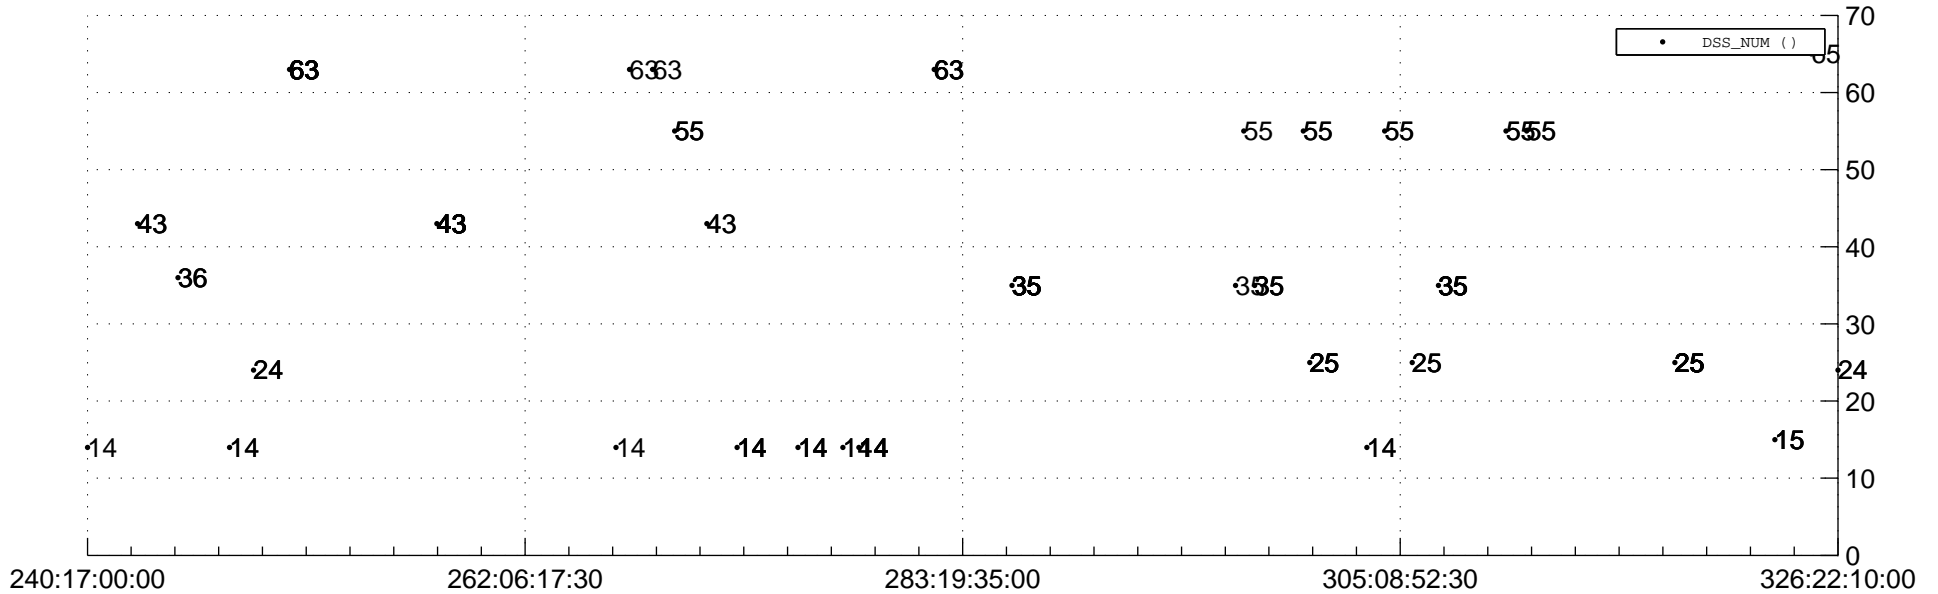

STEREO AHEAD Downlink Performance 2017:327

Number_of_Dropped_Frame

84

84

DSS_Station

Spacecraft Time (2017:240:17:00:00.000 -2017:326:22:10:00.000)

/disks/d81/project/stereo/mops/assessment/ahead/automation/output/engdump/yesterday/ahead_dp_2017_327.csv