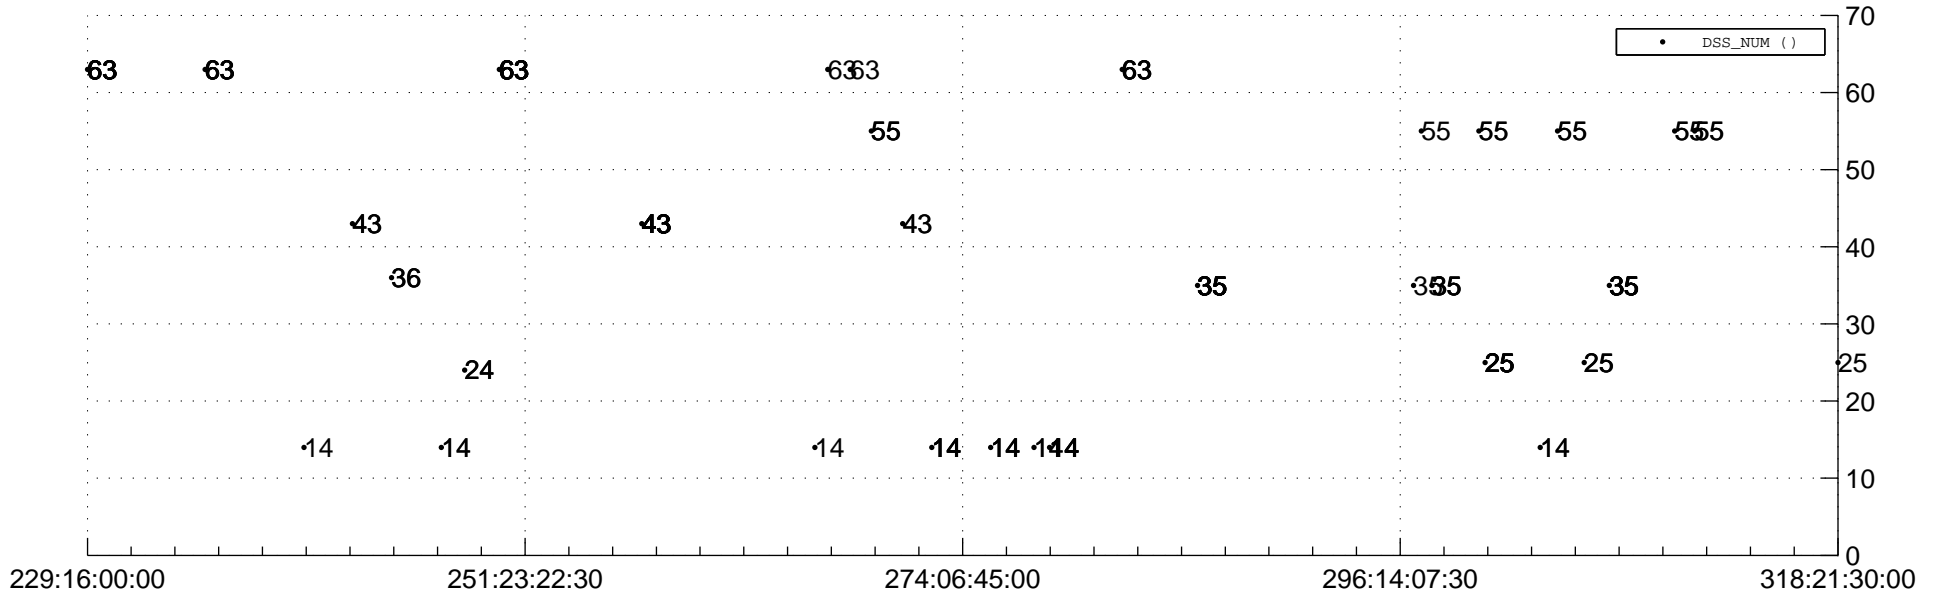

STEREO AHEAD Downlink Performance 2017:319

Number_of_Dropped_Frame

84

84

DSS_Station

Spacecraft Time (2017:229:16:00:00.000 -2017:318:21:30:00.000)

/disks/d81/project/stereo/mops/assessment/ahead/automation/output/engdump/yesterdaily/ahead_dp_2017_319.csv