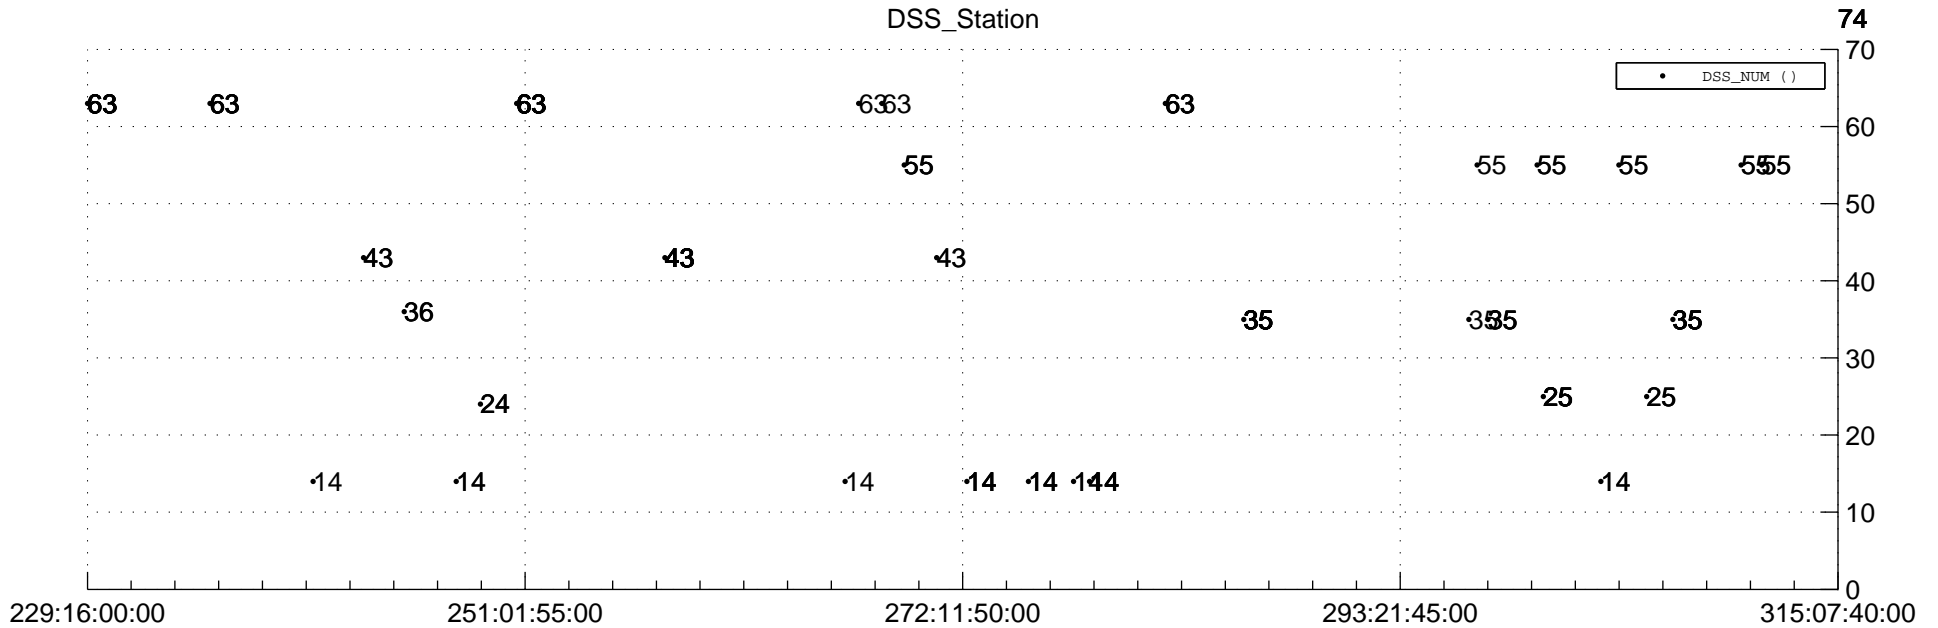

STEREO AHEAD Downlink Performance 2017:317

Number_of_Dropped_Frame

84

84

DSS_Station

Spacecraft Time (2017:229:16:00:00.000 -2017:315:07:40:00.000)

/disks/d81/project/stereo/mops/assessment/ahead/automation/output/engdump/yesterdaily/ahead_dp_2017_317.csv