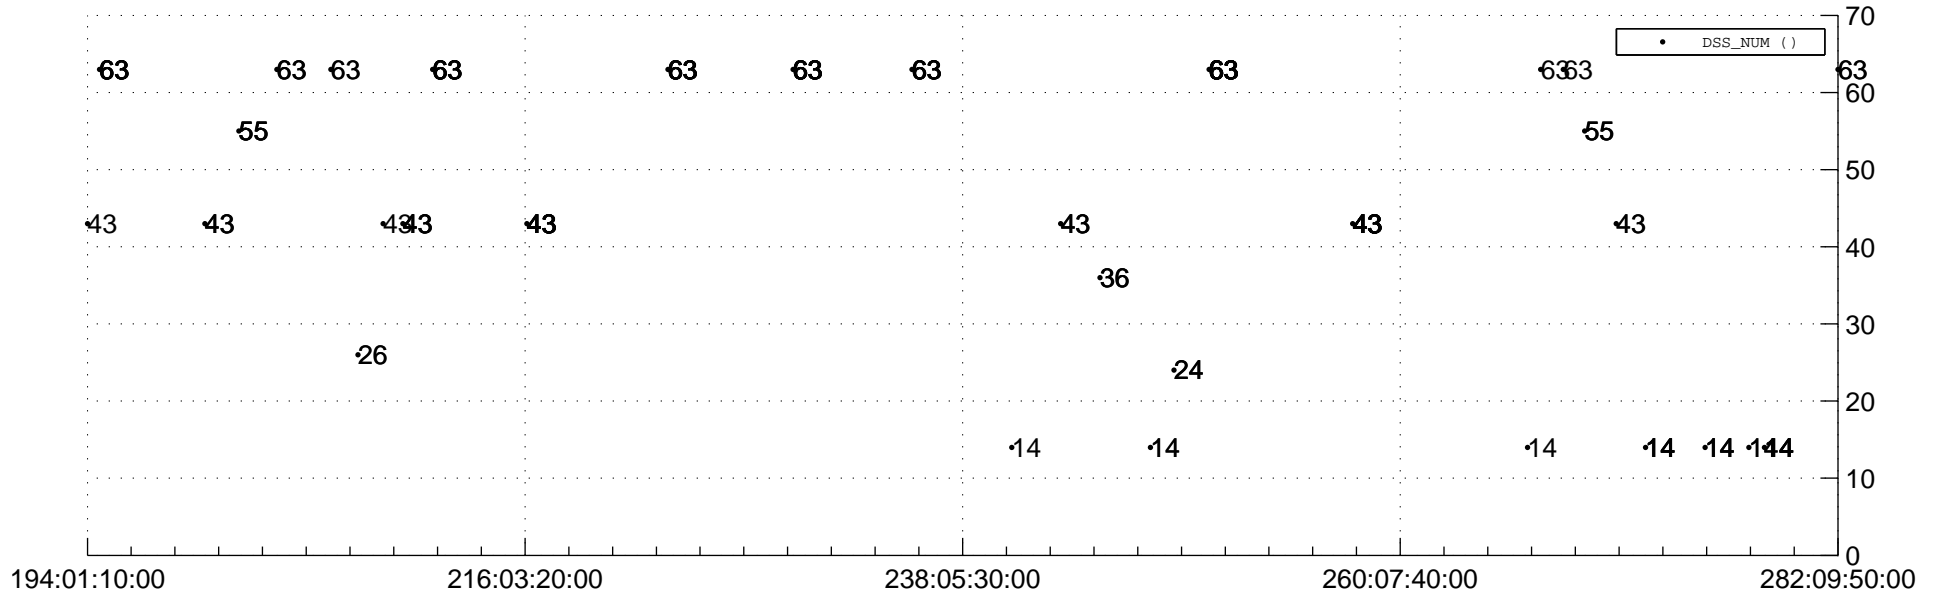

STEREO AHEAD Downlink Performance 2017:284

Number_of_Dropped_Frame

DSS_Station

Spacecraft Time (2017:194:01:10:00.000 -2017:282:09:50:00.000)

/disks/d81/project/stereo/mops/assessment/ahead/automation/output/engdump/yesterdaily/ahead_dp_2017_284.csv