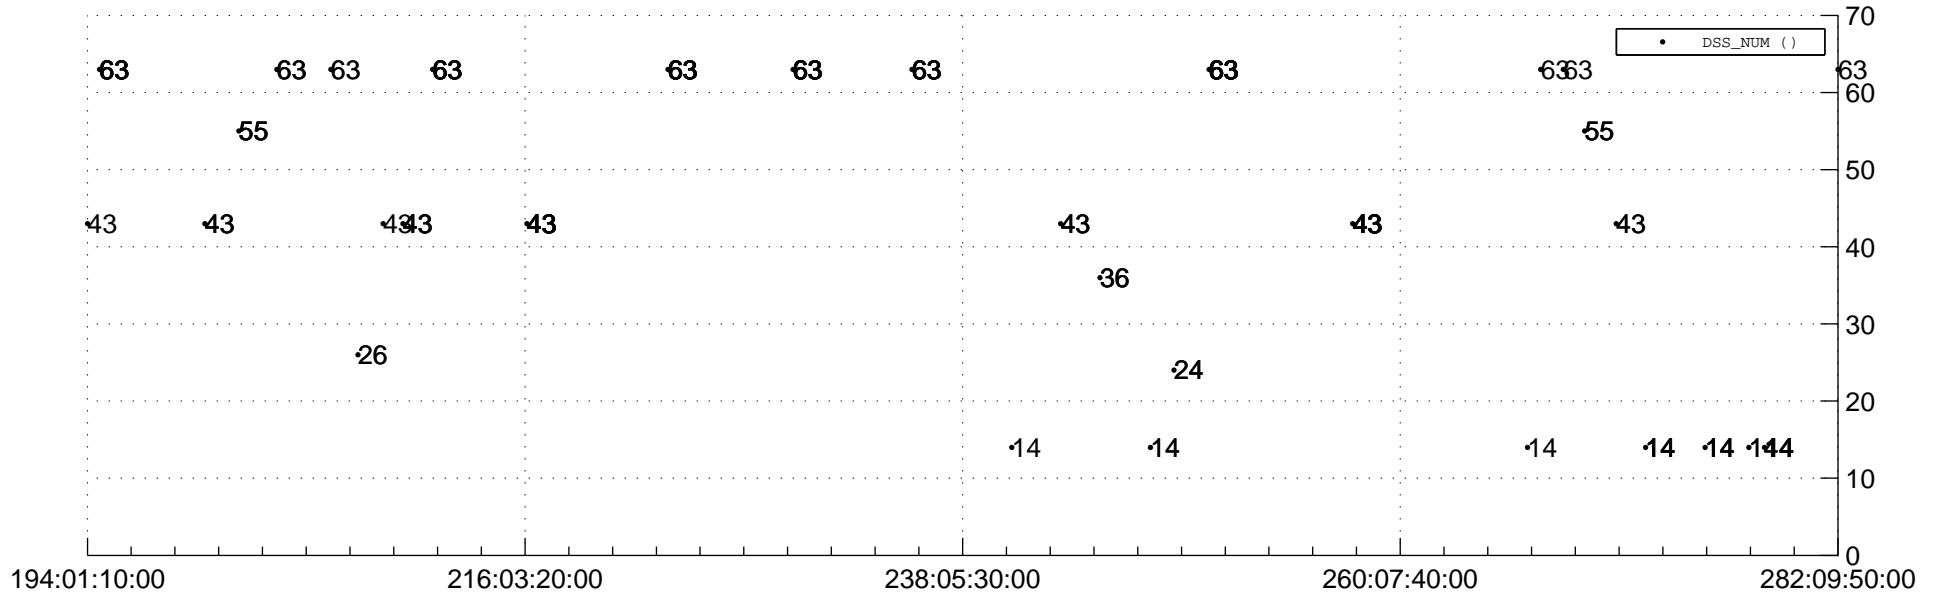

STEREO AHEAD Downlink Performance 2017:283

Number_of_Dropped_Frame

DSS_Station

Spacecraft Time (2017:194:01:10:00.000 -2017:282:09:50:00.000)

/disks/d81/project/stereo/mops/assessment/ahead/automation/output/engdump/yesterdaily/ahead_dp_2017_283.csv