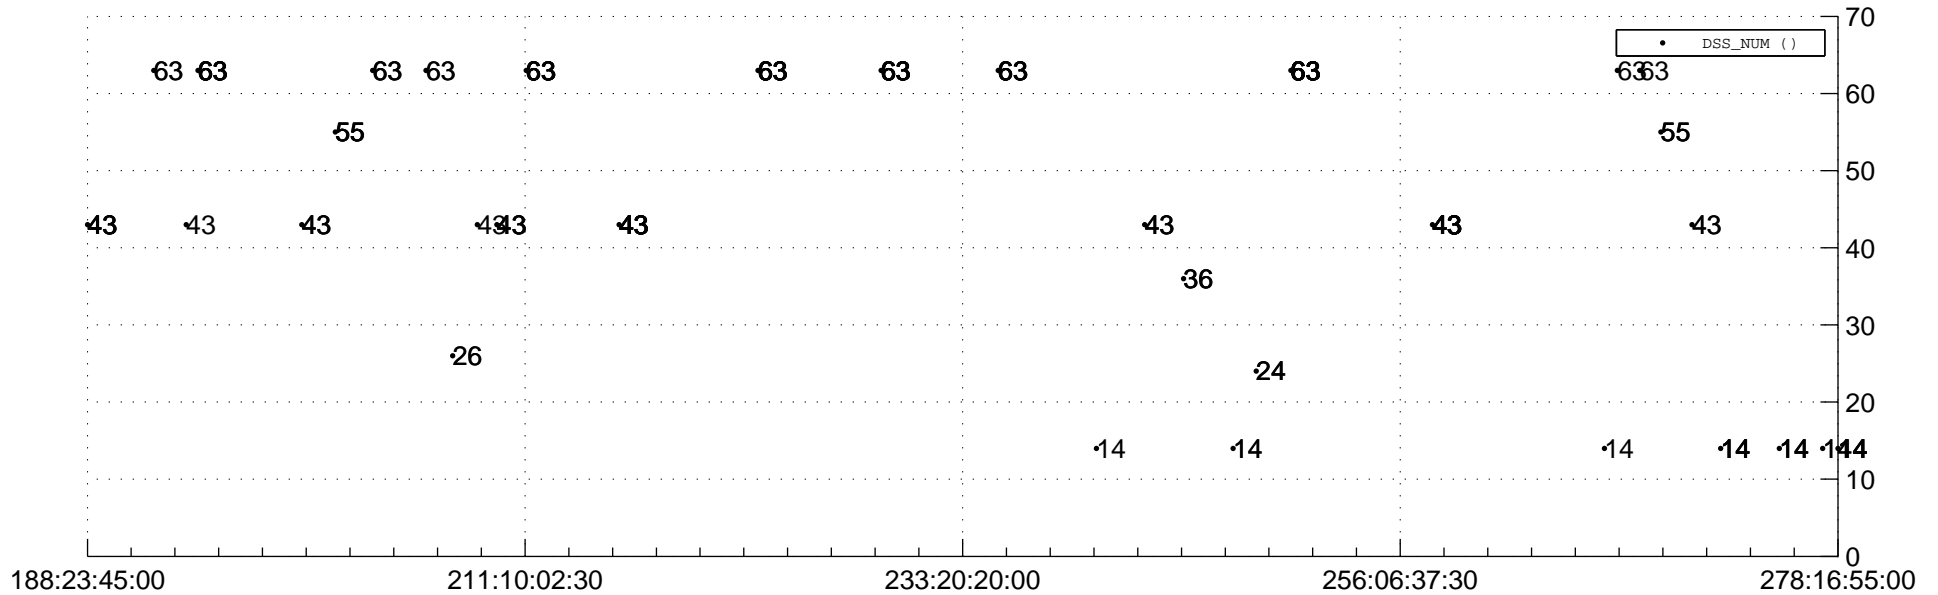

STEREO AHEAD Downlink Performance 2017:282

Number_of_Dropped_Frame

DSS_Station

Spacecraft Time (2017:188:23:45:00.000 -2017:278:16:55:00.000)

/disks/d81/project/stereo/mops/assessment/ahead/automation/output/engdump/yesterdaily/ahead_dp_2017_282.csv