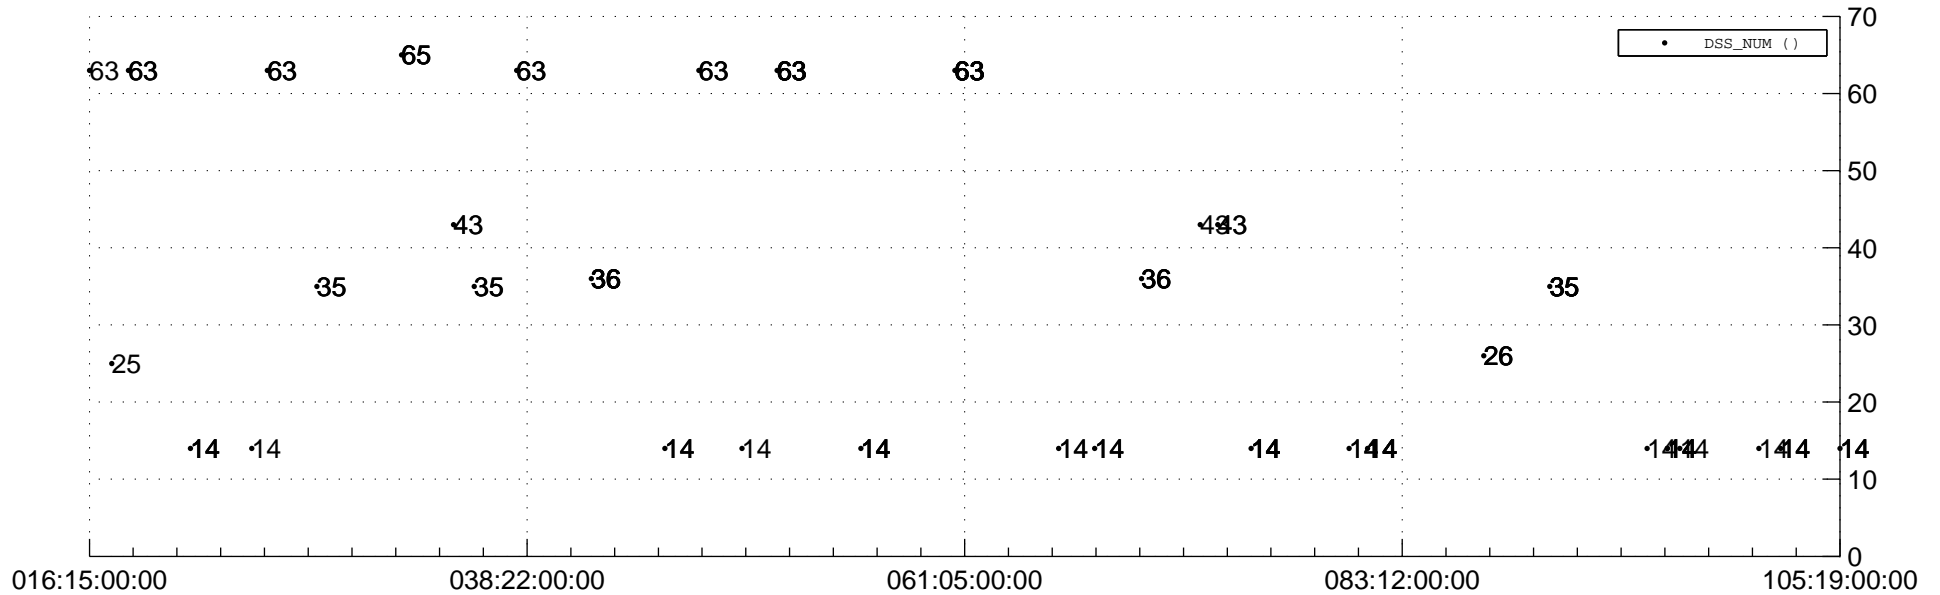

STEREO AHEAD Downlink Performance 2017:107

Number_of_Dropped_Frame

84

DSS_Station

Spacecraft Time (2017:016:15:00:00.000 -2017:105:19:00:00.000)

/disks/d81/project/stereo/mops/assessment/ahead/automation/output/engdump/yesterday/ahead_dp_2017_107.csv