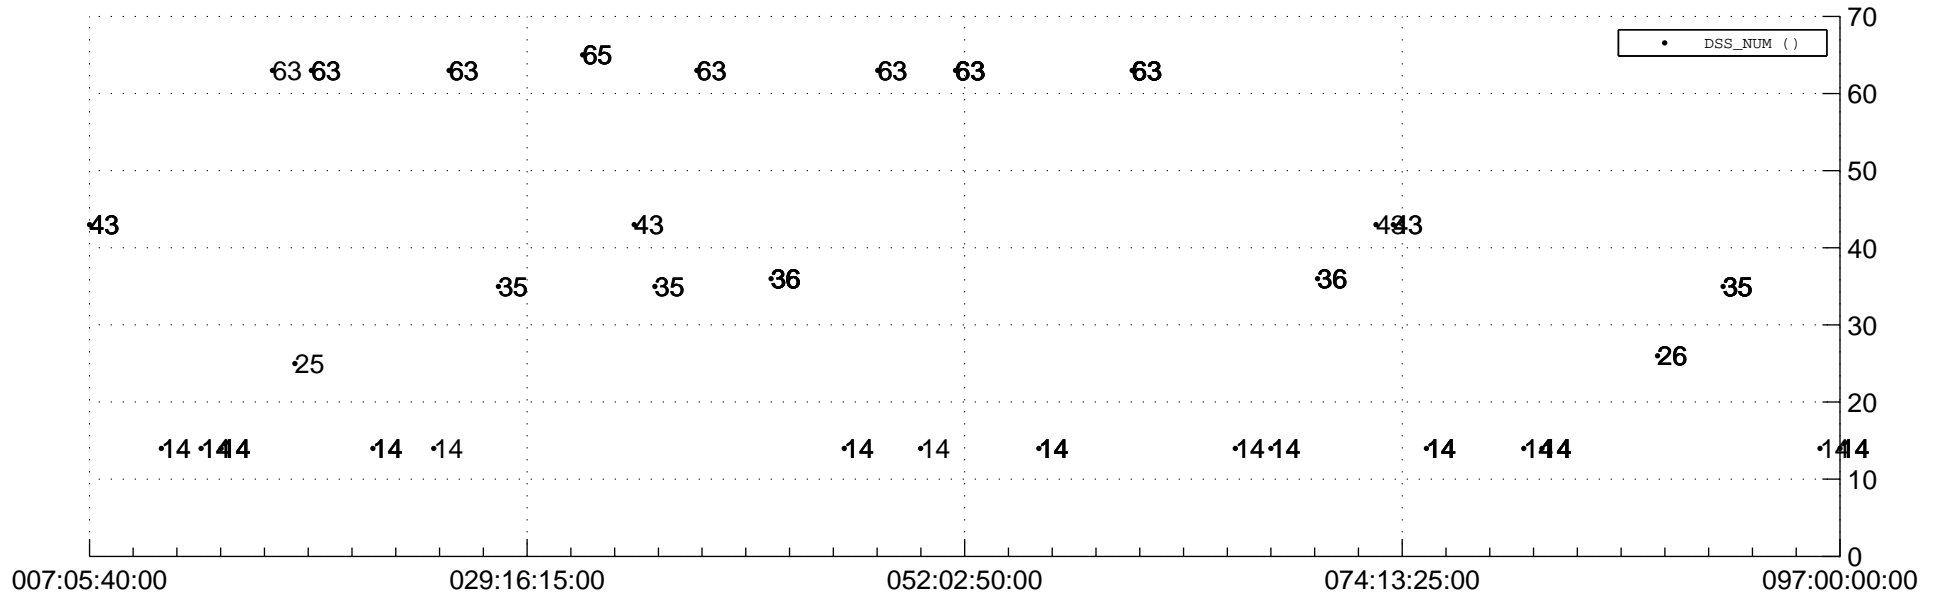

STEREO AHEAD Downlink Performance 2017:098

Number_of_Dropped_Frame

84

DSS_Station

Spacecraft Time (2017:007:05:40:00.000 -2017:097:00:00:00.000)

/disks/d81/project/stereo/mops/assessment/ahead/automation/output/engdump/yesterdaily/ahead_dp_2017_098.csv