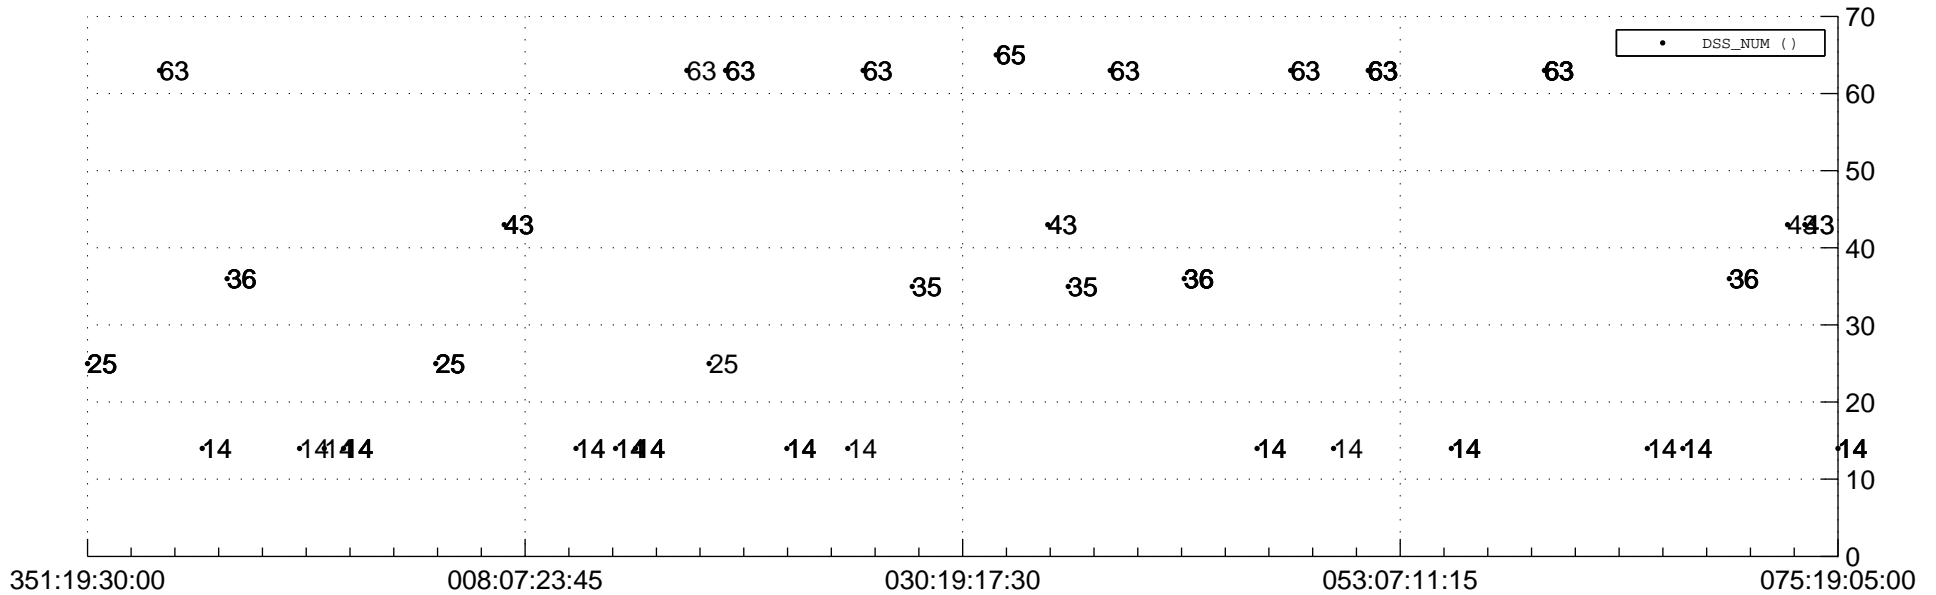

STEREO AHEAD Downlink Performance 2017:077

Number_of_Dropped_Frame

84

DSS_Station

Spacecraft Time (2016:351:19:30:00.000 -2017:075:19:05:00.000)

/disks/d81/project/stereo/mops/assessment/ahead/automation/output/engdump/yesterday/ahead_dp_2017_077.csv