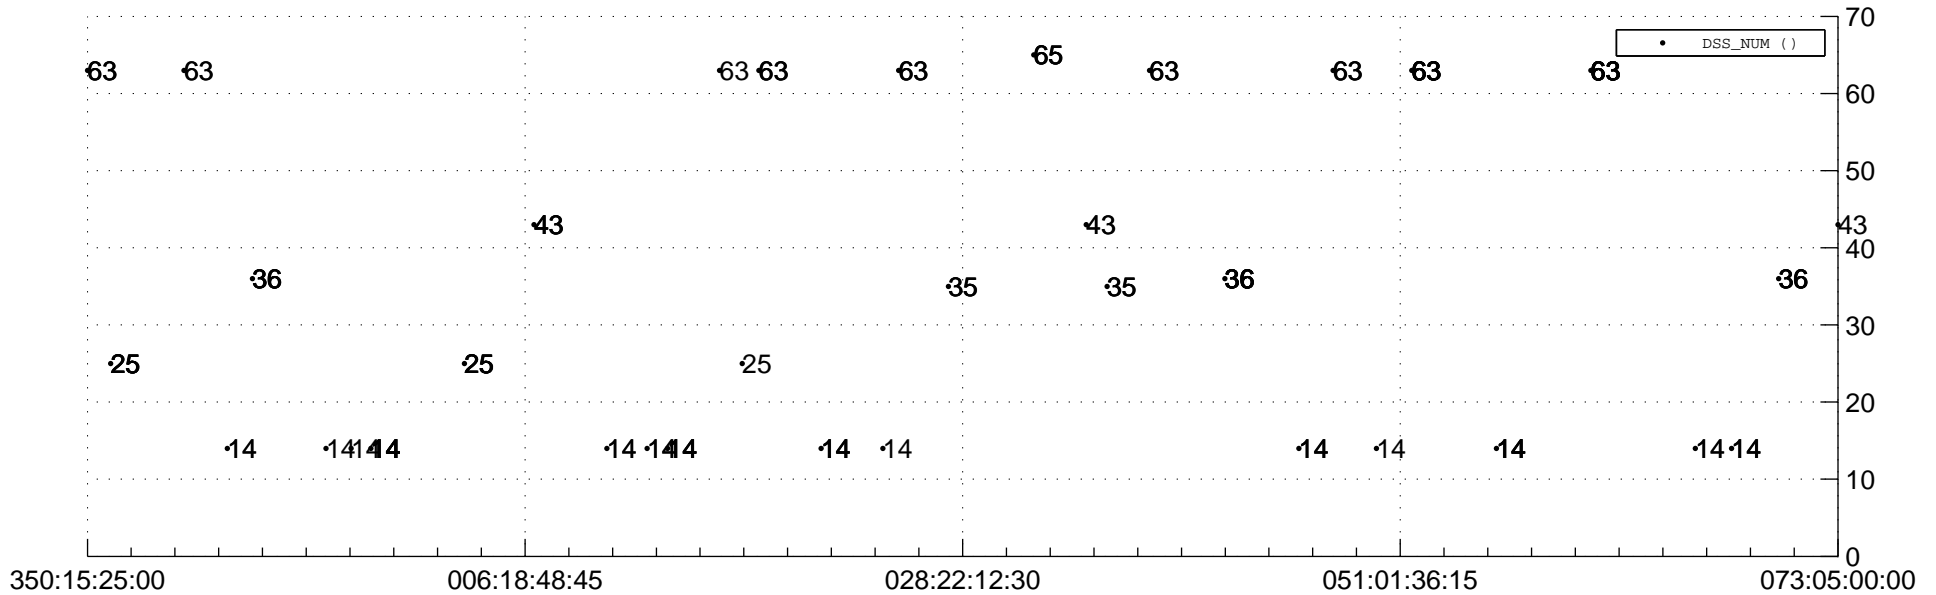

# STEREO AHEAD Downlink Performance 2017:073

## Number\_of\_Dropped\_Frame

84

## DSS\_Station

Spacecraft Time (2016:350:15:25:00.000 -2017:073:05:00:00.000)

/disks/d81/project/stereo/mops/assessment/ahead/automation/output/engdump/yesterday/ahead\_dp\_2017\_073.csv

Date Created:03/14/2017 08:52:18 AM