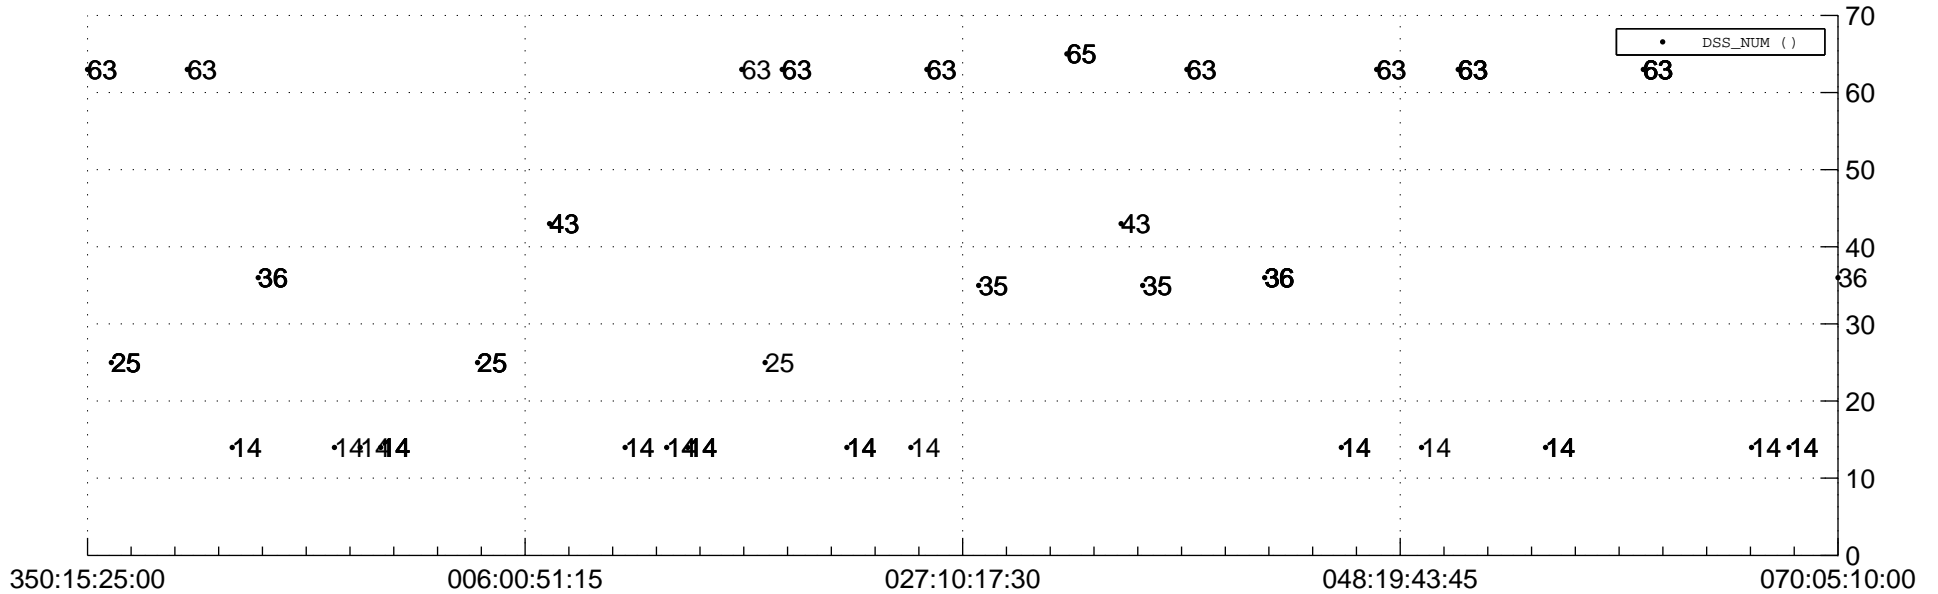

STEREO AHEAD Downlink Performance 2017:070

Number_of_Dropped_Frame

84

DSS_Station

Spacecraft Time (2016:350:15:25:00.000 -2017:070:05:10:00.000)

/disks/d81/project/stereo/mops/assessment/ahead/automation/output/engdump/yesterday/ahead_dp_2017_070.csv