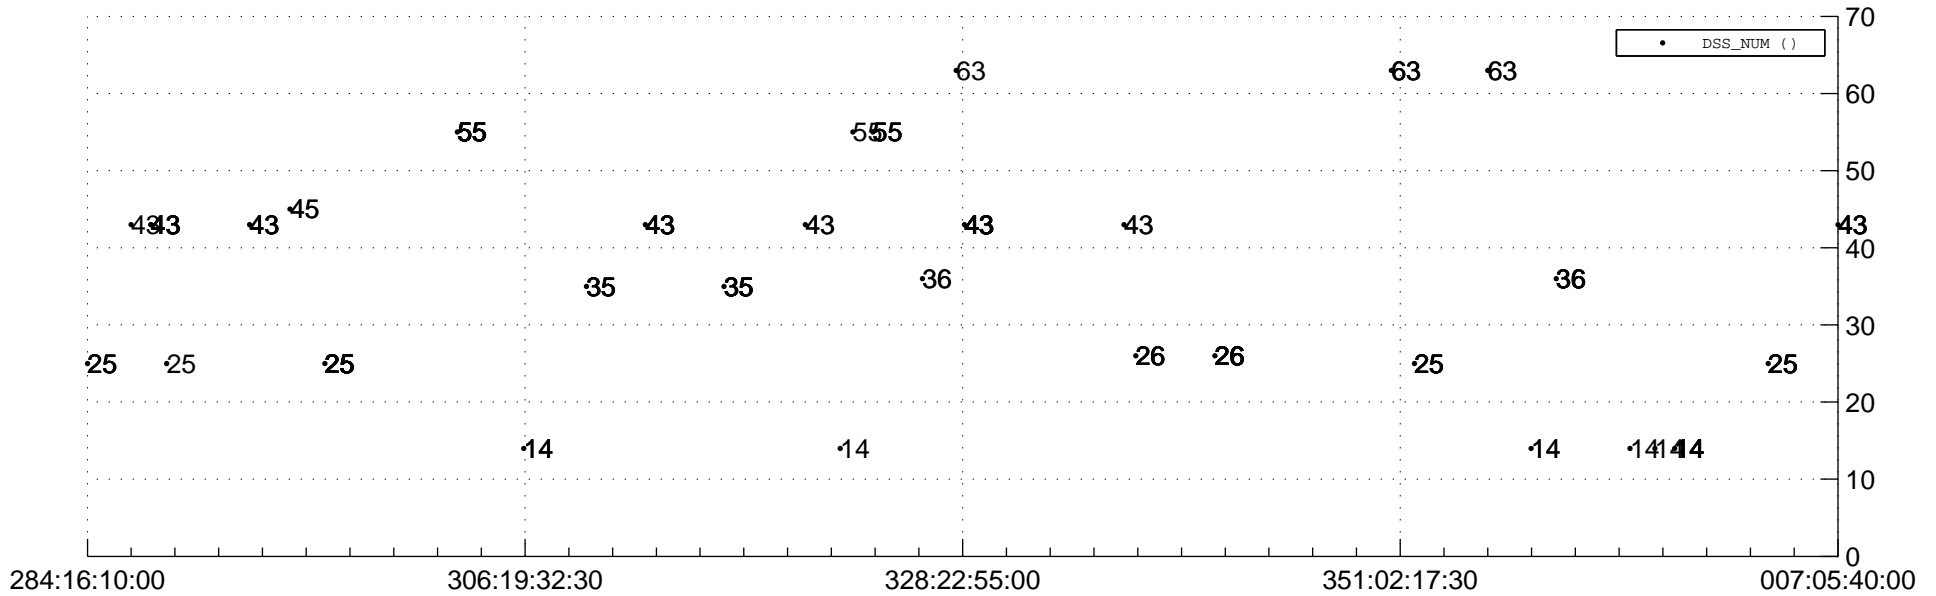

STEREO AHEAD Downlink Performance 2017:010

Number_of_Dropped_Frame

DSS_Station

Spacecraft Time (2016:284:16:10:00.000 -2017:007:05:40:00.000)

/disks/d81/project/stereo/mops/assessment/ahead/automation/output/engdump/yesterdaily/ahead_dp_2017_010.csv