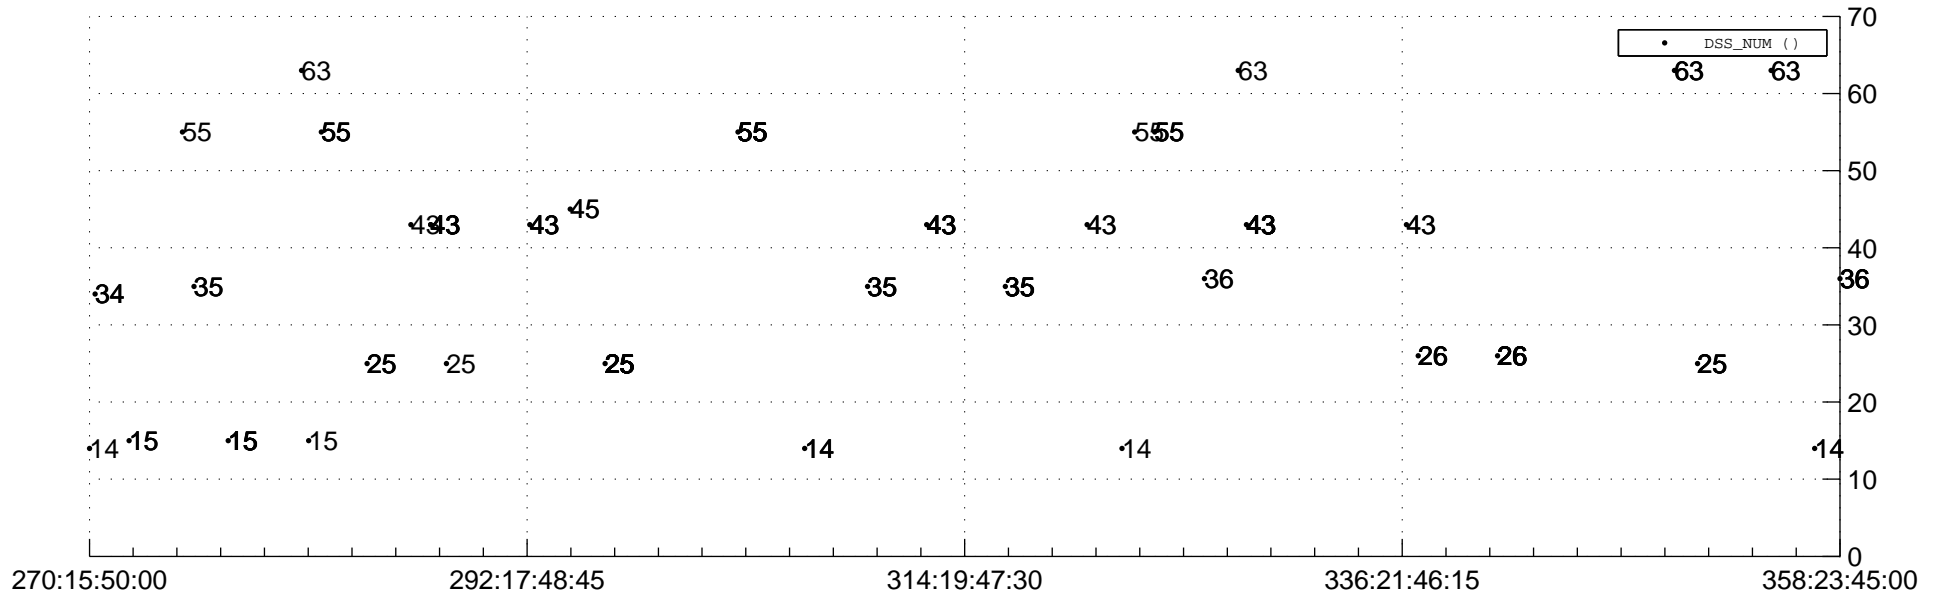

STEREO AHEAD Downlink Performance 2016:362

Number_of_Dropped_Frame

DSS_Station

Spacecraft Time (2016:270:15:50:00.000 -2016:358:23:45:00.000)

/disks/d81/project/stereo/mops/assessment/ahead/automation/output/engdump/yesterdaily/ahead_dp_2016_362.csv