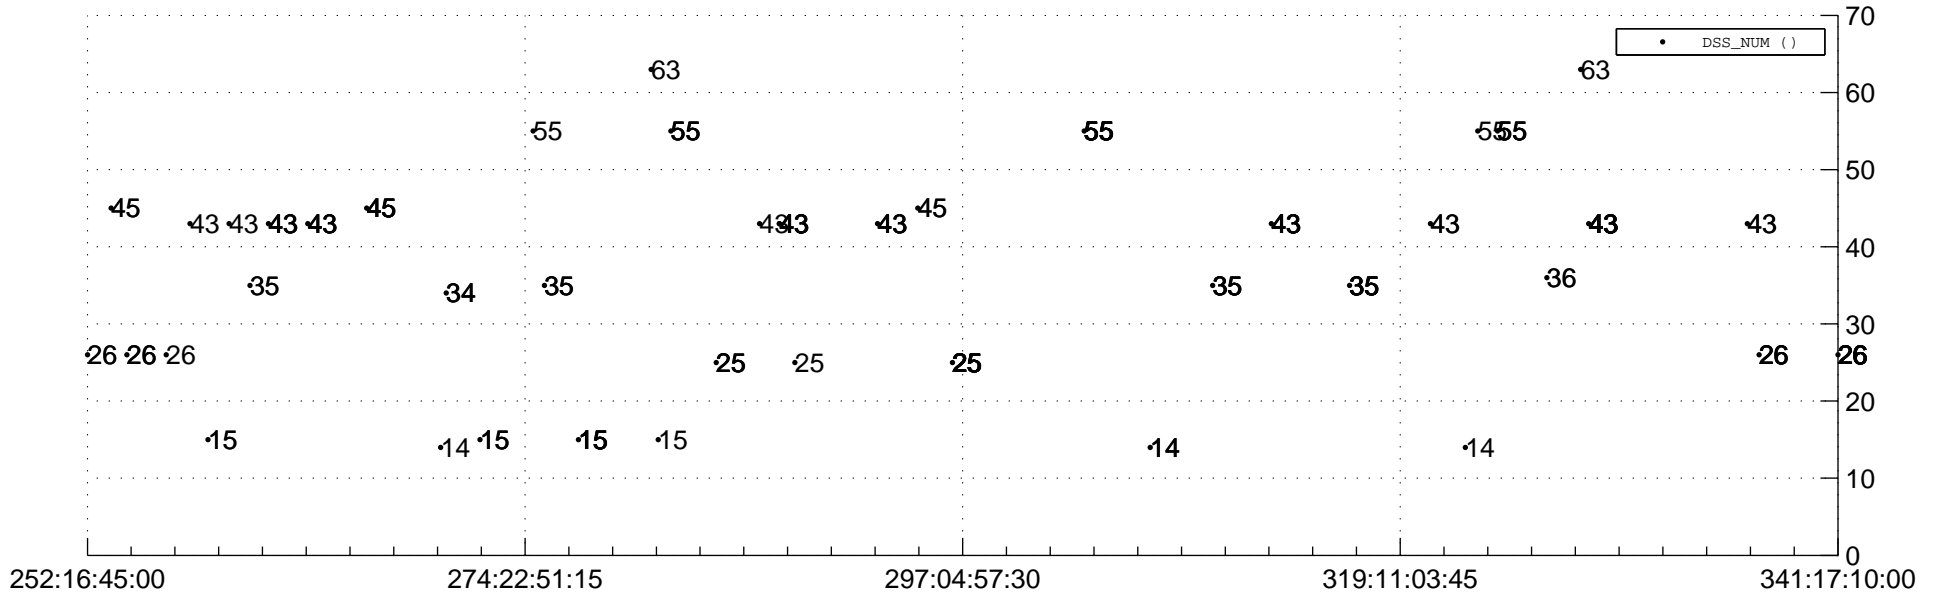

STEREO AHEAD Downlink Performance 2016:350

Number_of_Dropped_Frame

DSS_Station

Spacecraft Time (2016:252:16:45:00.000 -2016:341:17:10:00.000)

/disks/d81/project/stereo/mops/assessment/ahead/automation/output/engdump/yesterday/ahead_dp_2016_350.csv