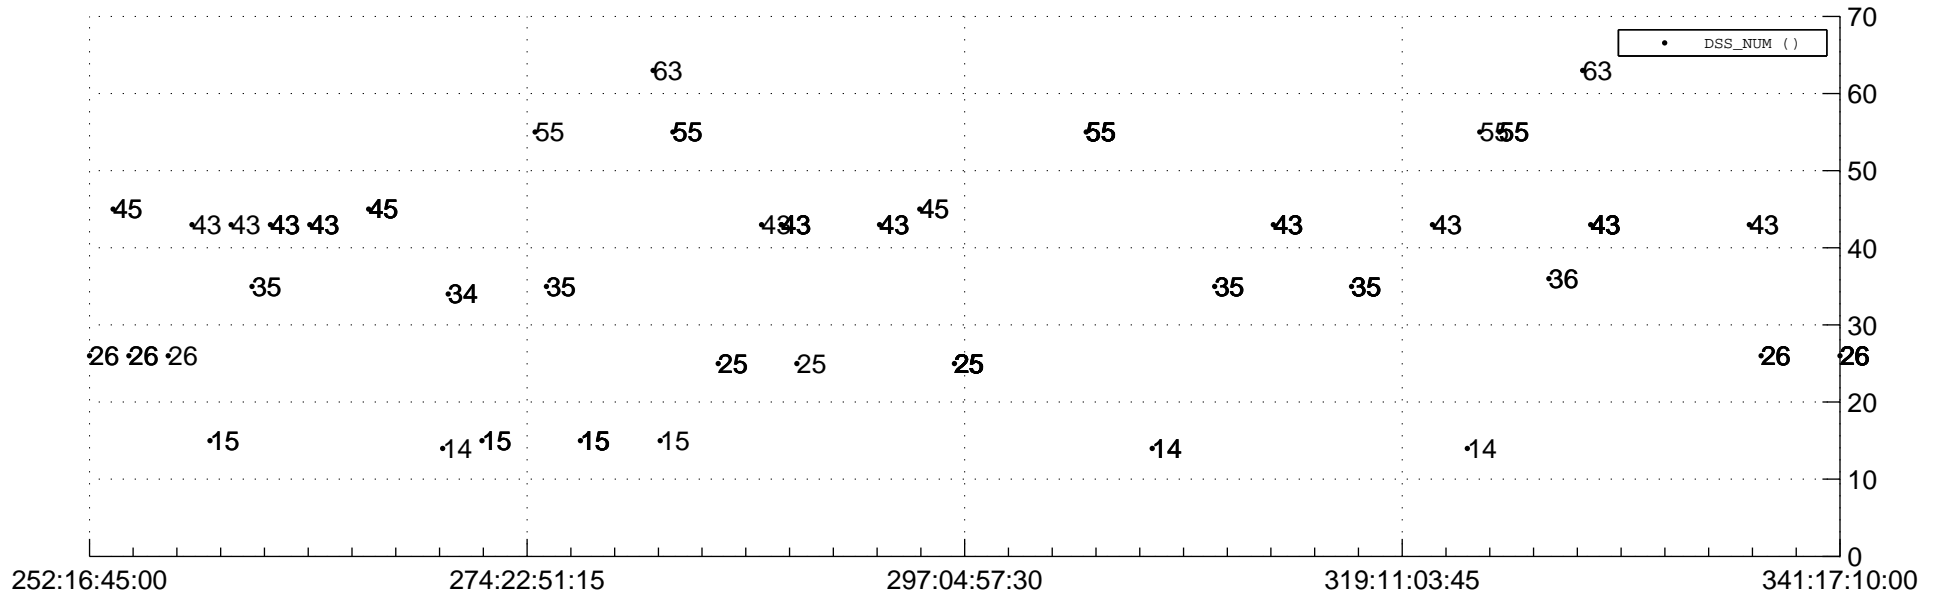

STEREO AHEAD Downlink Performance 2016:348

Number_of_Dropped_Frame

DSS_Station

Spacecraft Time (2016:252:16:45:00.000 -2016:341:17:10:00.000)

/disks/d81/project/stereo/mops/assessment/ahead/automation/output/engdump/yesterday/ahead_dp_2016_348.csv