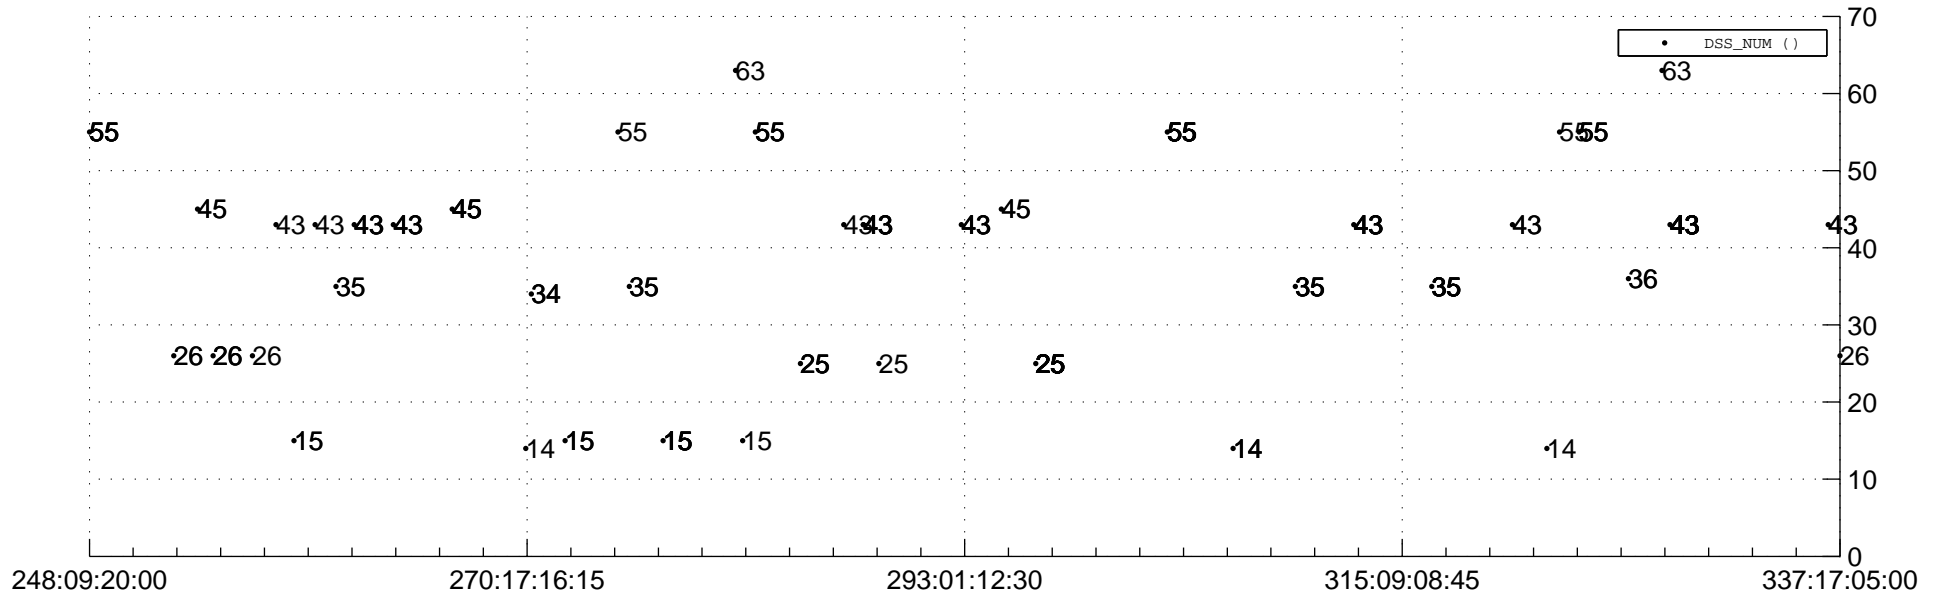

STEREO AHEAD Downlink Performance 2016:338

Number_of_Dropped_Frame

DSS_Station

Spacecraft Time (2016:248:09:20:00.000 -2016:337:17:05:00.000)

/disks/d81/project/stereo/mops/assessment/ahead/automation/output/engdump/yesterdaily/ahead_dp_2016_338.csv