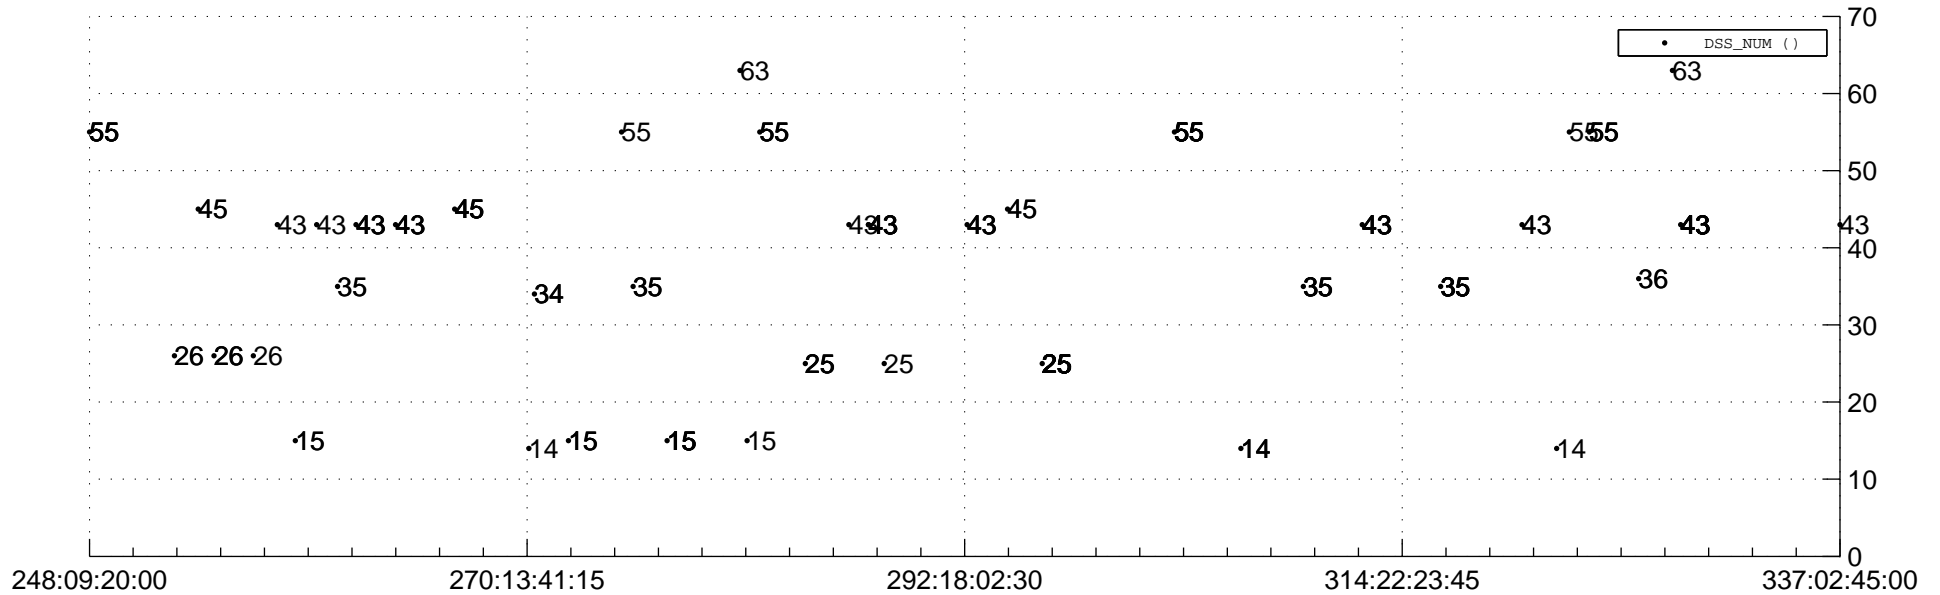

STEREO AHEAD Downlink Performance 2016:337

Number_of_Dropped_Frame

DSS_Station

Spacecraft Time (2016:248:09:20:00.000 -2016:337:02:45:00.000)

/disks/d81/project/stereo/mops/assessment/ahead/automation/output/engdump/yesterdaily/ahead_dp_2016_337.csv