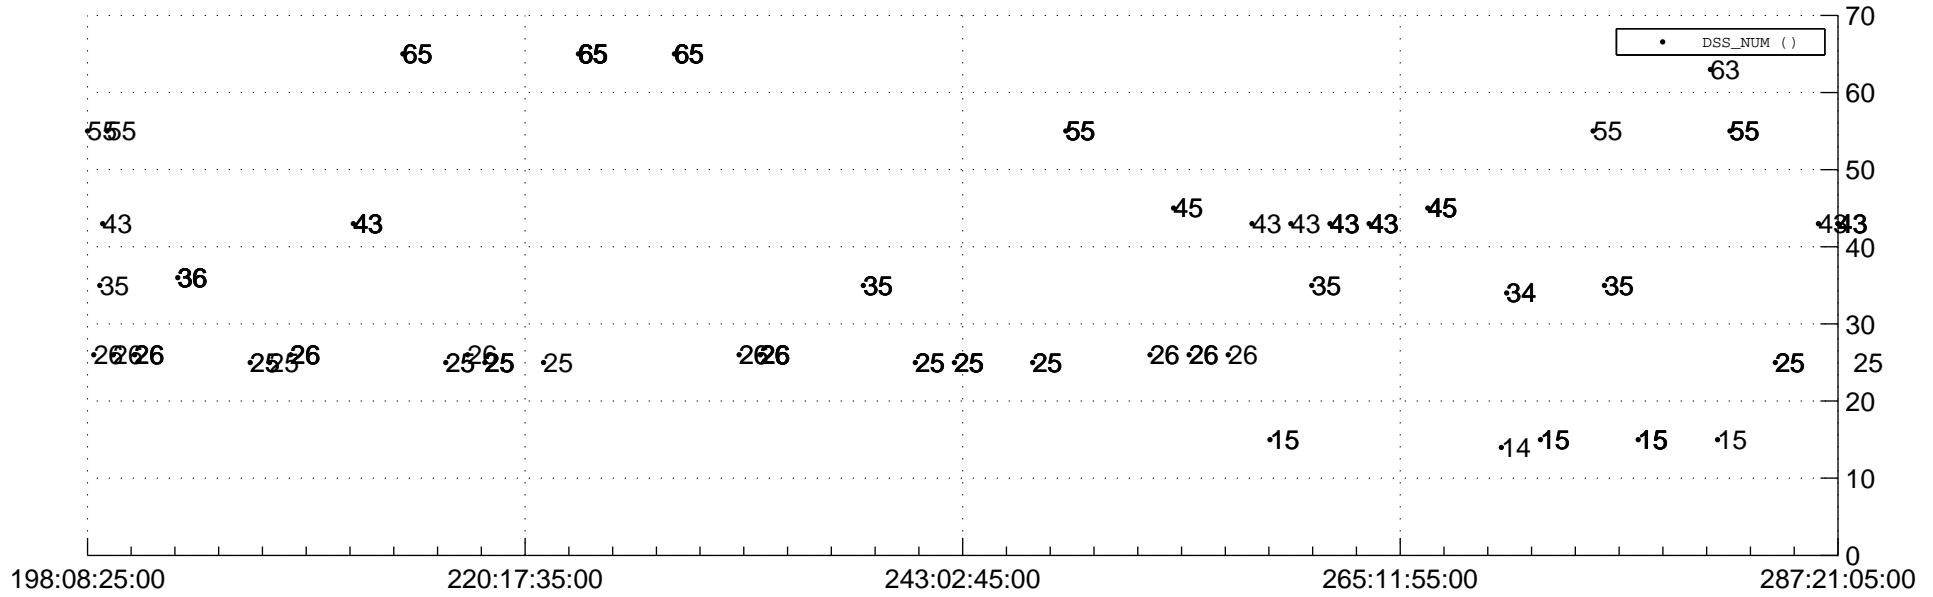

STEREO AHEAD Downlink Performance 2016:290

Number_of_Dropped_Frame

DSS_Station

Spacecraft Time (2016:198:08:25:00.000 -2016:287:21:05:00.000)

/disks/d81/project/stereo/mops/assessment/ahead/automation/output/engdump/yesterdaily/ahead_dp_2016_290.csv