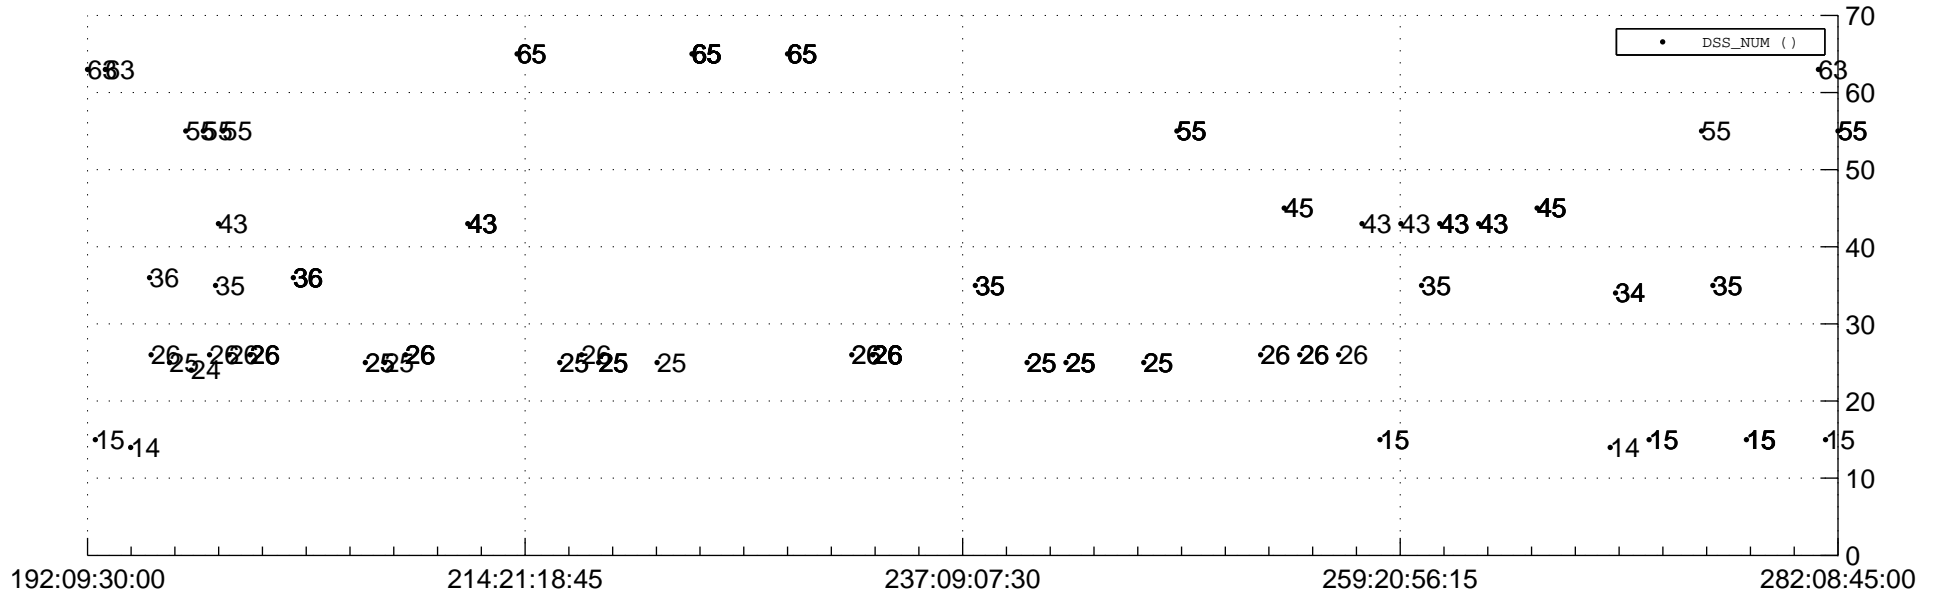

STEREO AHEAD Downlink Performance 2016:283

Number_of_Dropped_Frame

DSS_Station

Spacecraft Time (2016:192:09:30:00.000 -2016:282:08:45:00.000)

/disks/d81/project/stereo/mops/assessment/ahead/automation/output/engdump/yesterdaily/ahead_dp_2016_283.csv