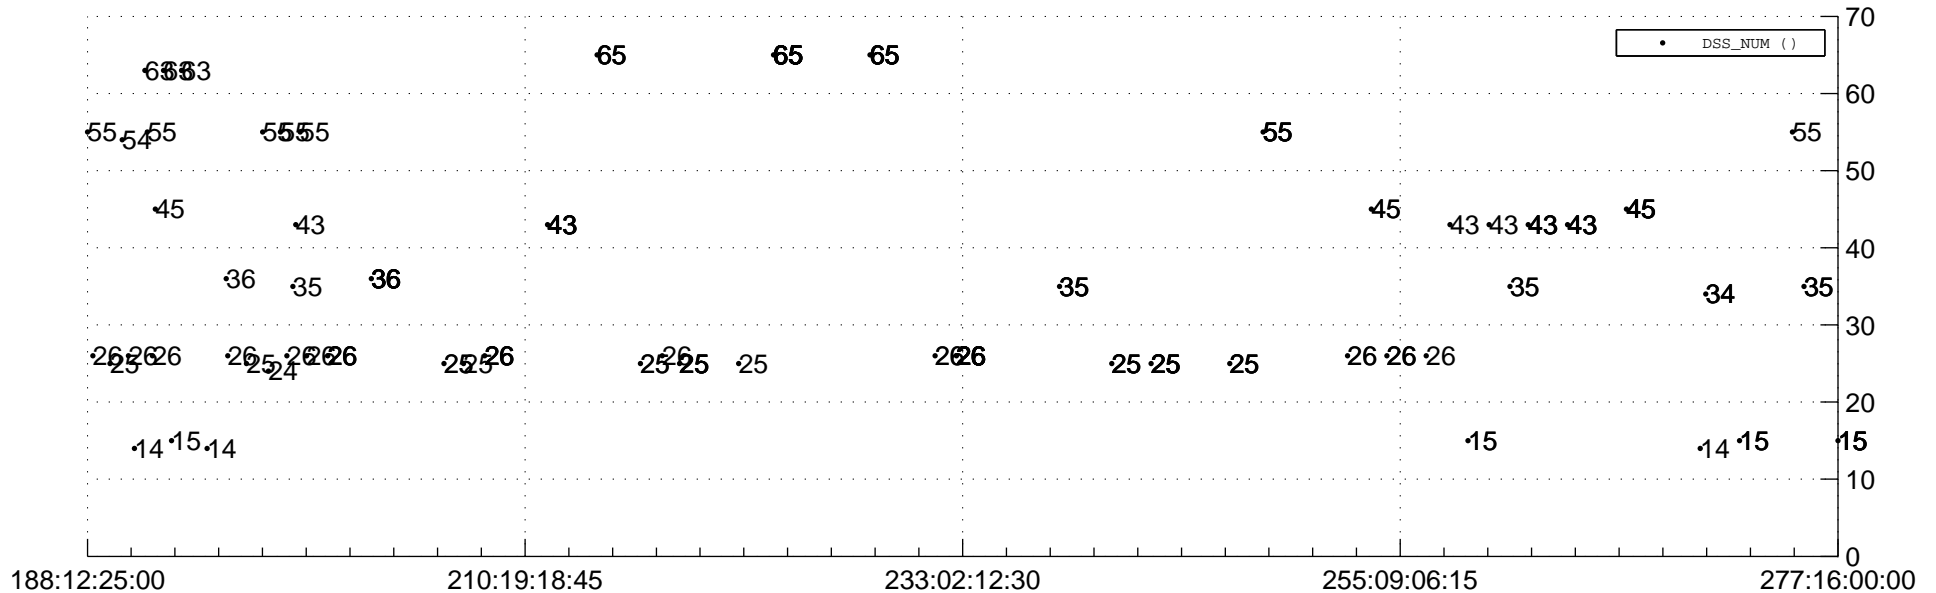

STEREO AHEAD Downlink Performance 2016:281

Number_of_Dropped_Frame

DSS_Station

Spacecraft Time (2016:188:12:25:00.000 -2016:277:16:00:00.000)

/disks/d81/project/stereo/mops/assessment/ahead/automation/output/engdump/yesterday/ahead_dp_2016_281.csv