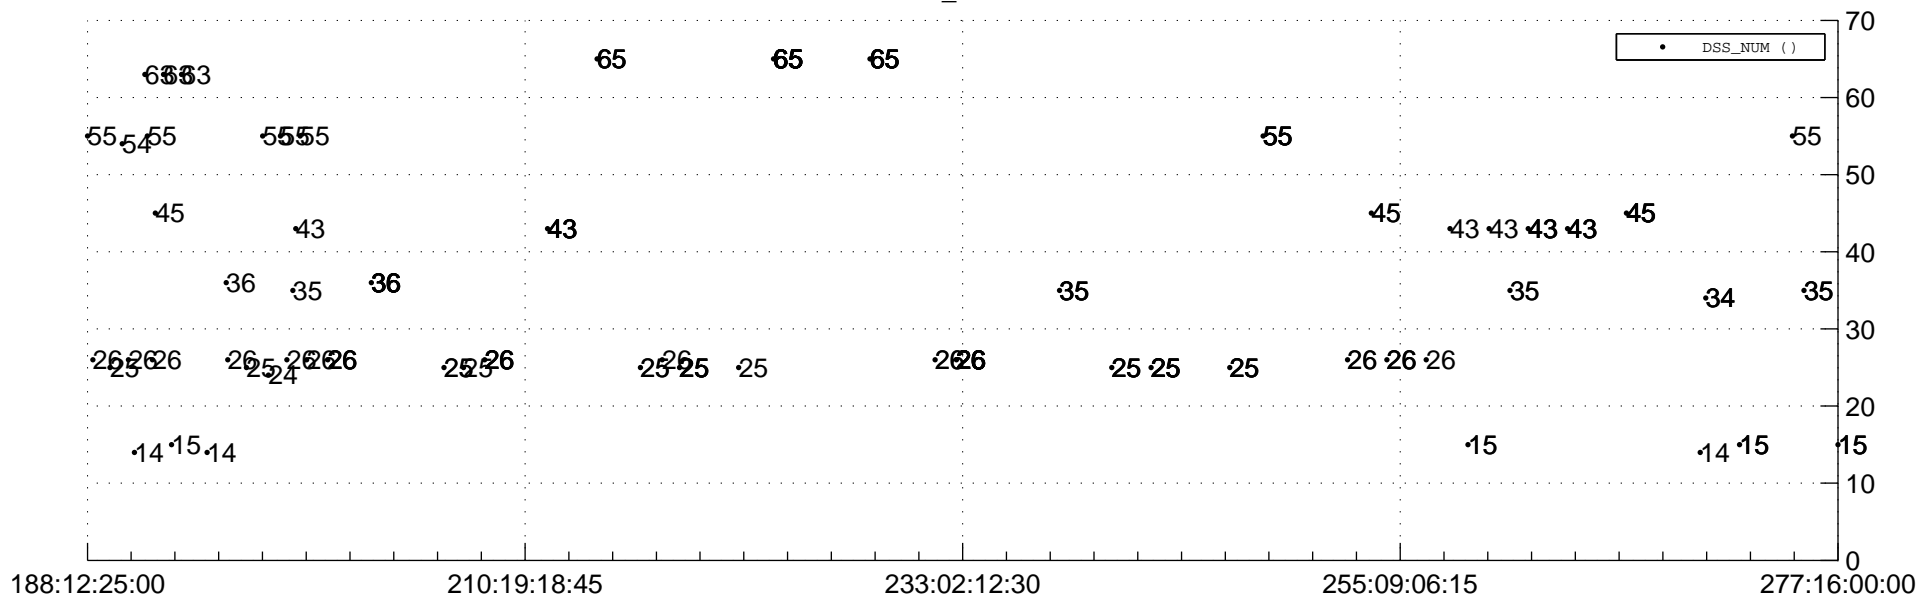

STEREO AHEAD Downlink Performance 2016:279

Number_of_Dropped_Frame

DSS_Station

Spacecraft Time (2016:188:12:25:00.000 -2016:277:16:00:00.000)

/disks/d81/project/stereo/mops/assessment/ahead/automation/output/engdump/yesterdaily/ahead_dp_2016_279.csv