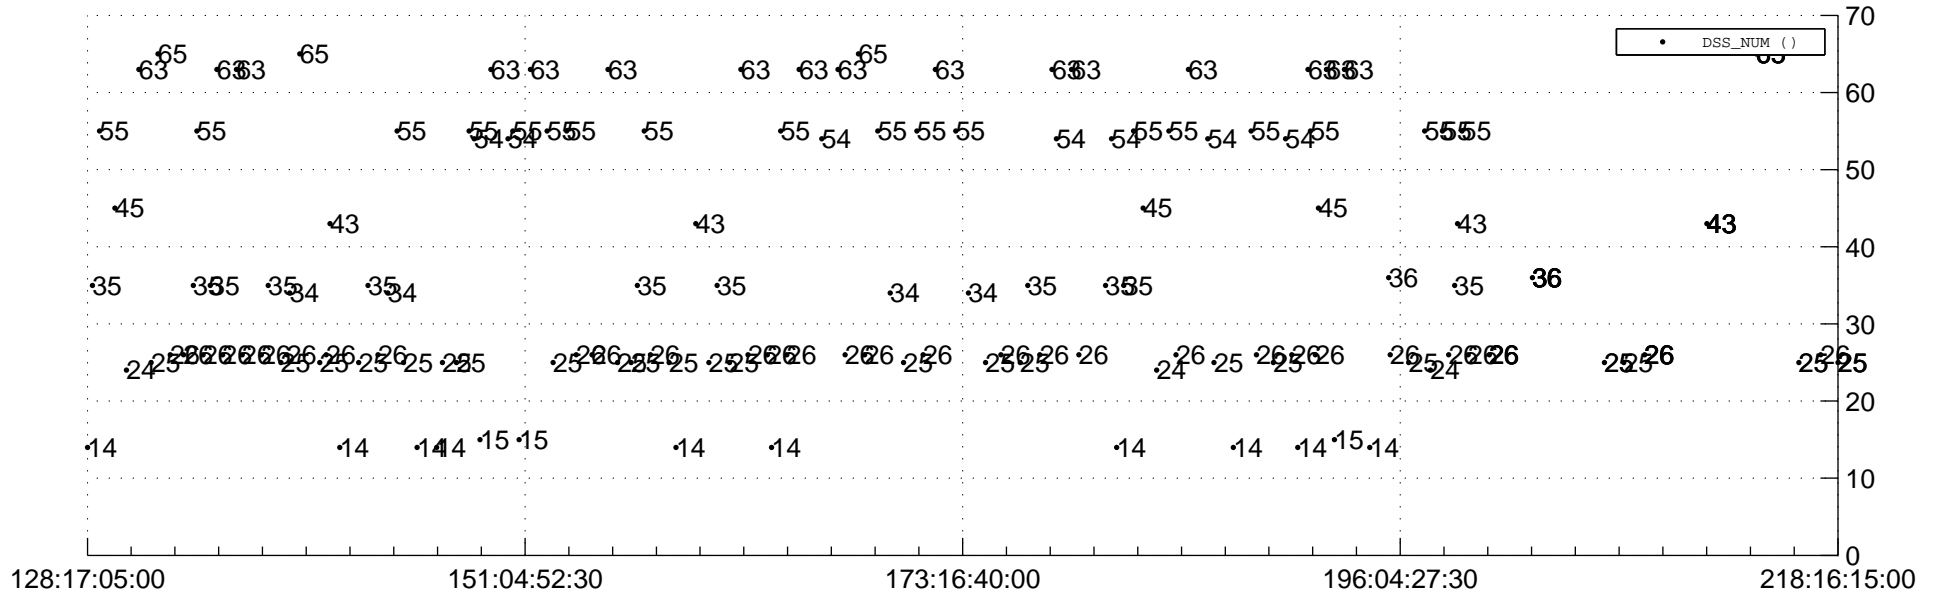

STEREO AHEAD Downlink Performance 2016:220

Number_of_Dropped_Frame

DSS_Station

Spacecraft Time (2016:128:17:05:00.000 –2016:218:16:15:00.000)

/disks/d81/project/stereo/mops/assessment/ahead/automation/output/engdump/yesterday/ahead_dp_2016_220.csv