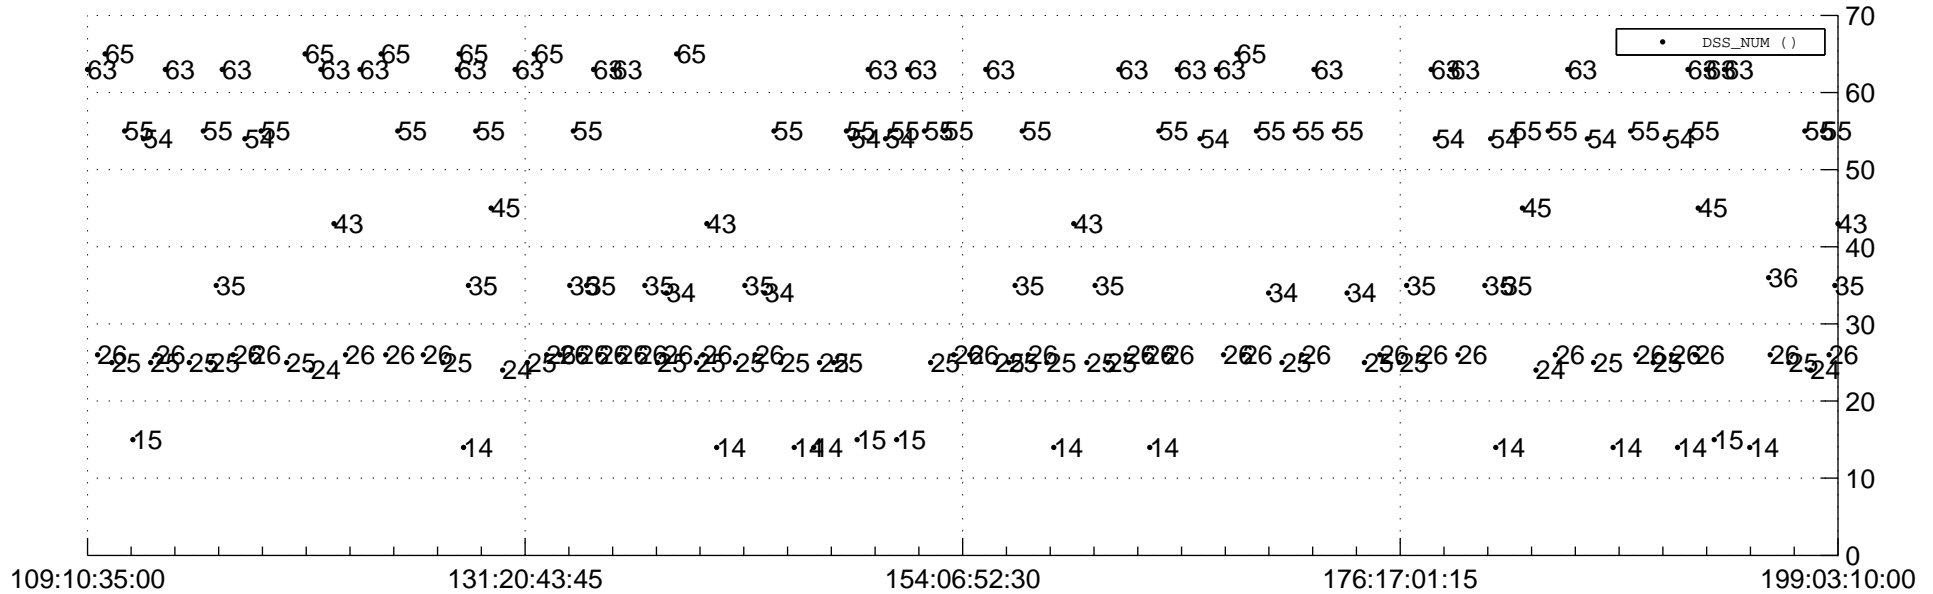

STEREO AHEAD Downlink Performance 2016:199

Number_of_Dropped_Frame

DSS_Station

Spacecraft Time (2016:109:10:35:00.000 -2016:199:03:10:00.000)

/disks/d81/project/stereo/mops/assessment/ahead/automation/output/engdump/yesterday/ahead_dp_2016_199.csv