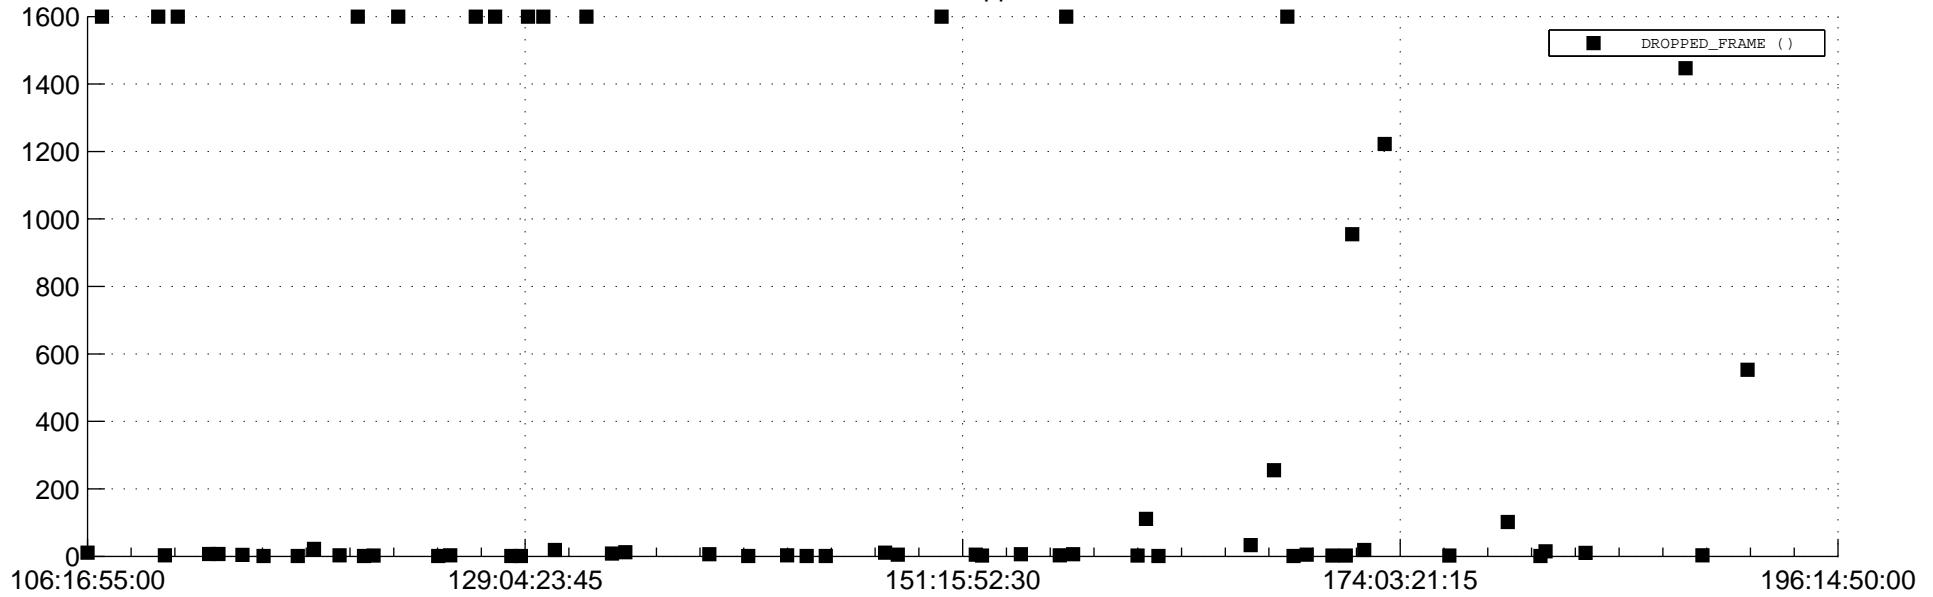

STEREO AHEAD Downlink Performance 2016:197

Number_of_Dropped_Frame

DSS_Station