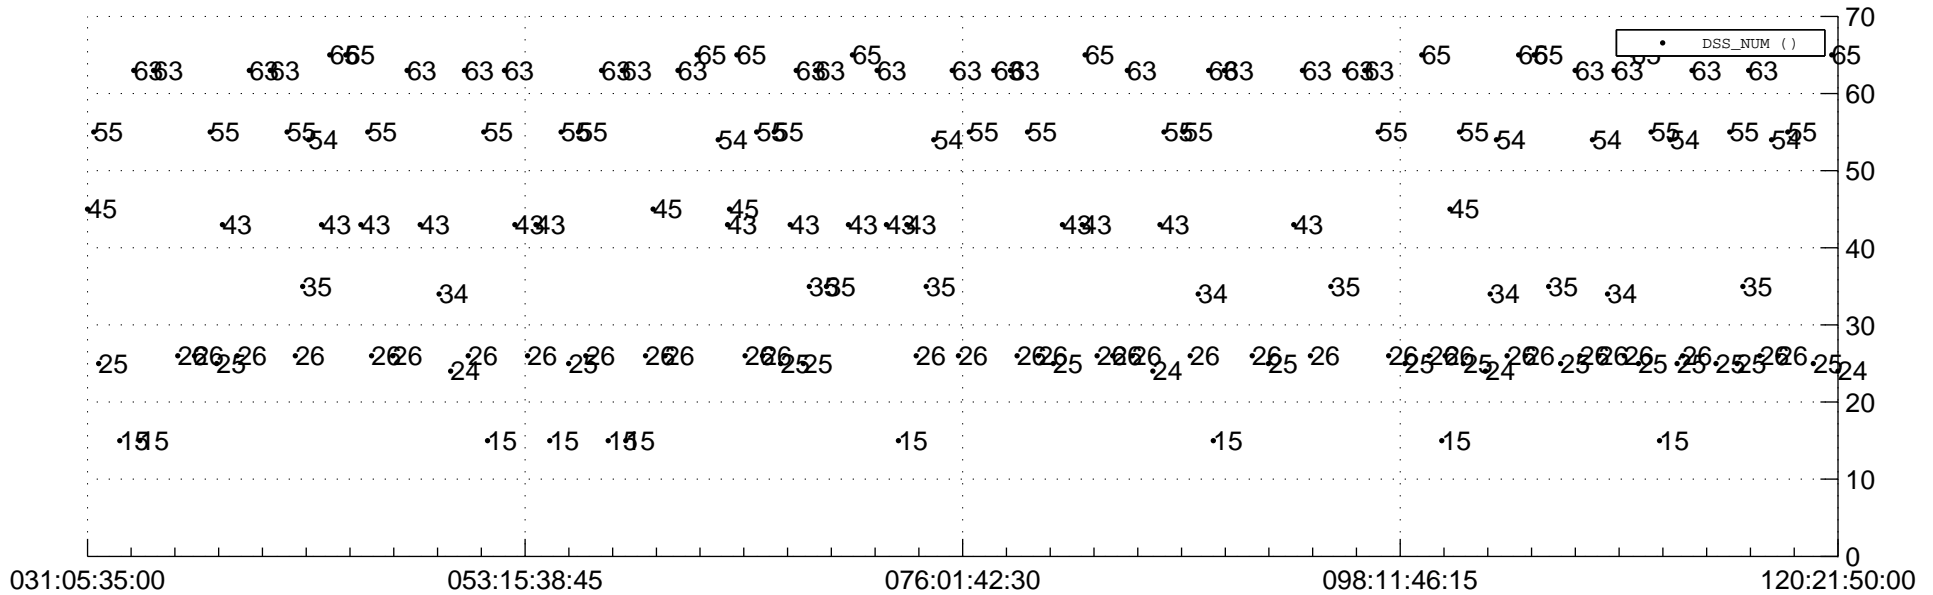

STEREO AHEAD Downlink Performance 2016:121

Number_of_Dropped_Frame

DSS_Station

Spacecraft Time (2016:031:05:35:00.000 –2016:120:21:50:00.000)

/disks/d81/project/stereo/mops/assessment/ahead/automation/output/engdump/yesterday/ahead_dp_2016_121.csv