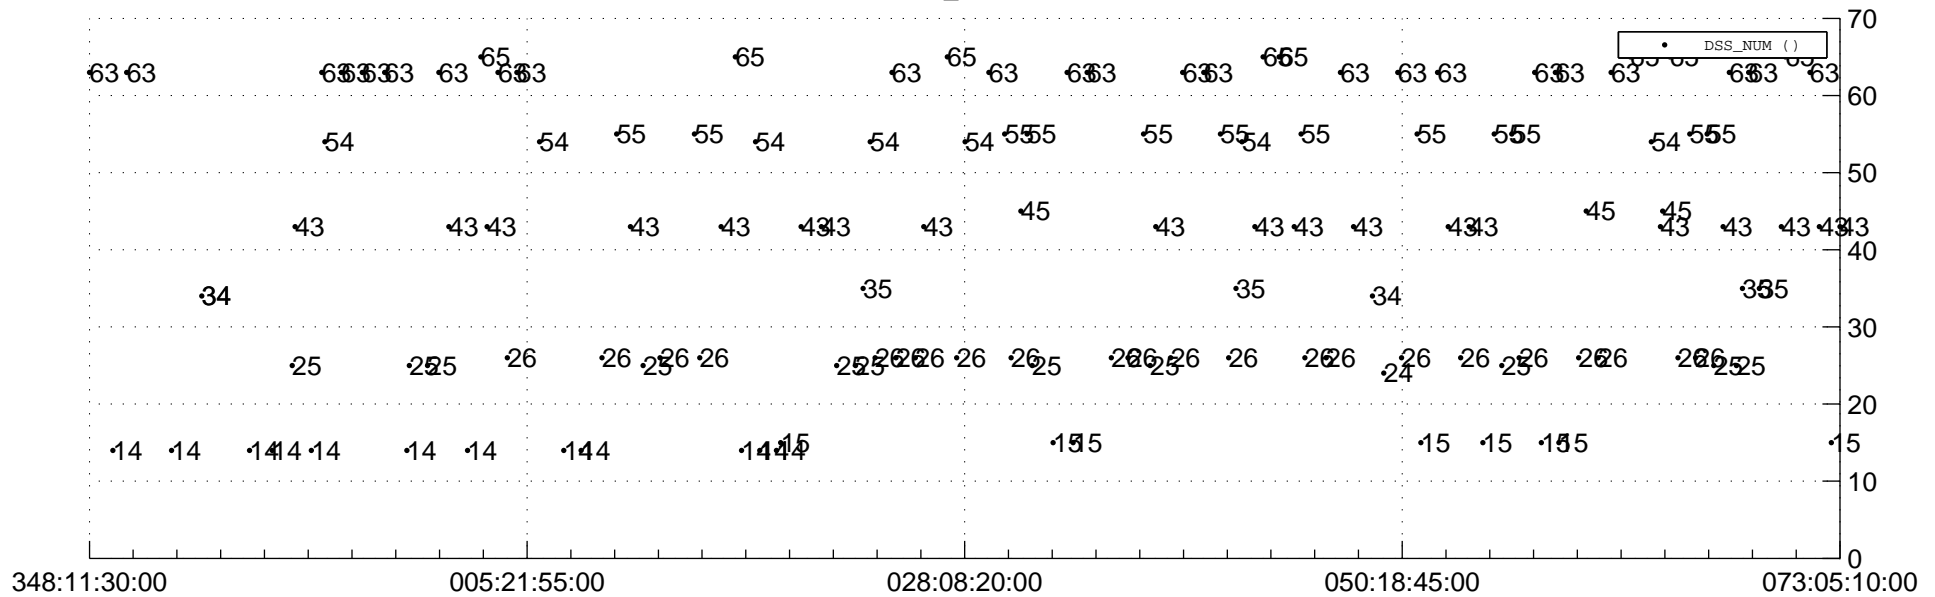

STEREO AHEAD Downlink Performance 2016:073

Number_of_Dropped_Frame

DSS_Station

Spacecraft Time (2015:348:11:30:00.000 -2016:073:05:10:00.000)

/disks/d81/project/stereo/mops/assessment/ahead/automation/output/engdump/yesterday/ahead_dp_2016_073.csv