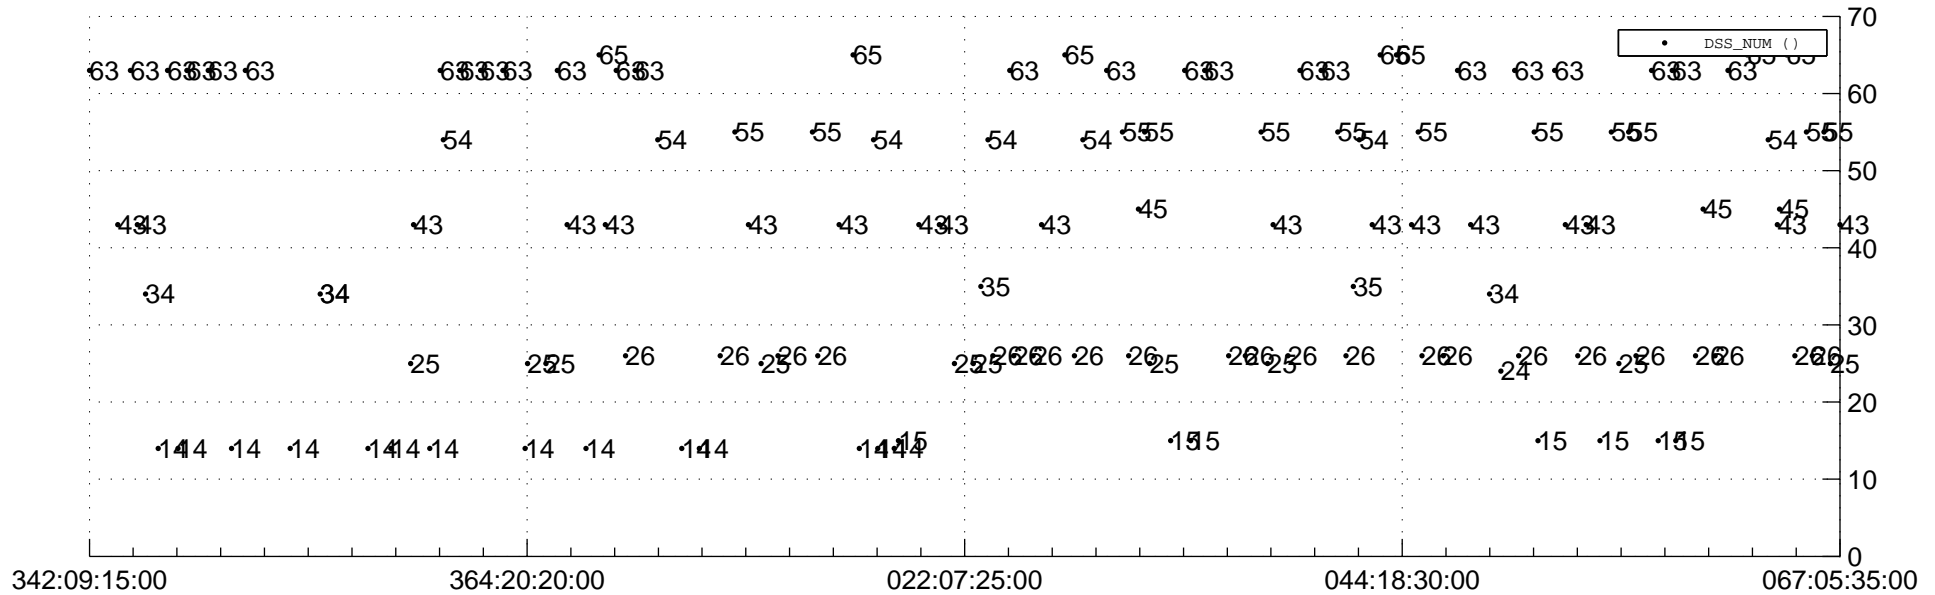

STEREO AHEAD Downlink Performance 2016:067

Number_of_Dropped_Frame

DSS_Station

Spacecraft Time (2015:342:09:15:00.000 -2016:067:05:35:00.000)

/disks/d81/project/stereo/mops/assessment/ahead/automation/output/engdump/yesterday/ahead_dp_2016_067.csv