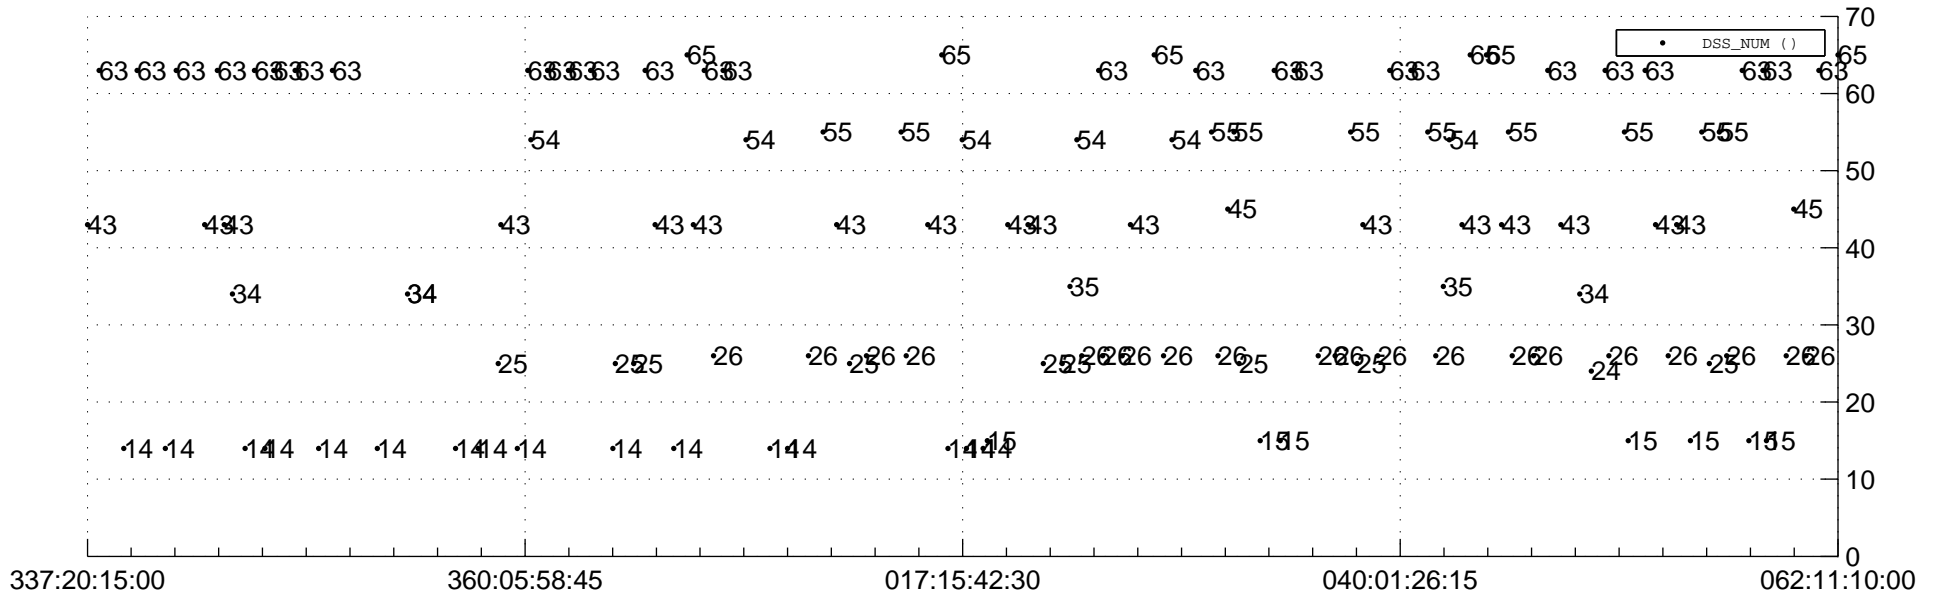

STEREO AHEAD Downlink Performance 2016:063

Number_of_Dropped_Frame

DSS_Station

Spacecraft Time (2015:337:20:15:00.000 -2016:062:11:10:00.000)

/disks/d81/project/stereo/mops/assessment/ahead/automation/output/engdump/yesterday/ahead_dp_2016_063.csv