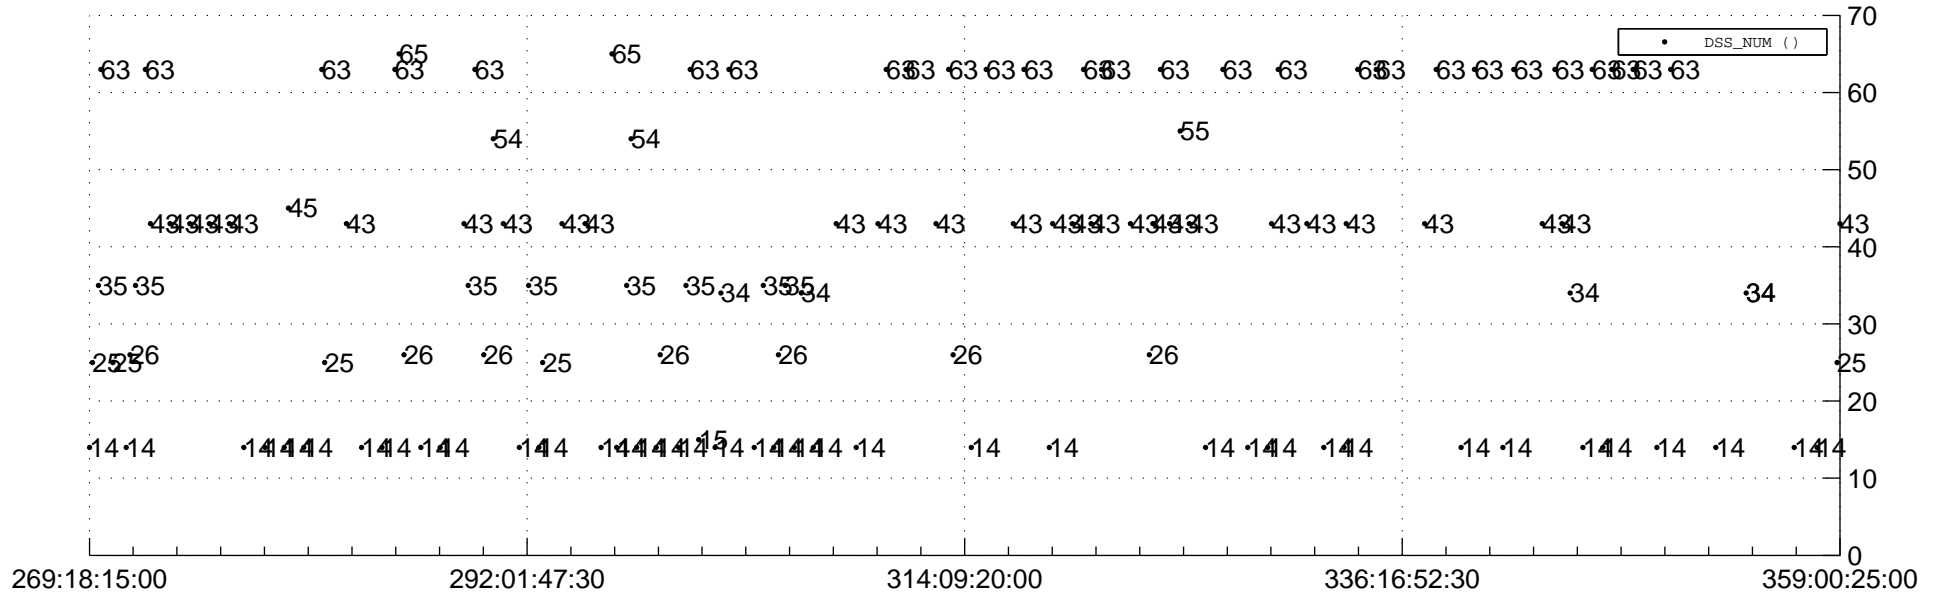

STEREO AHEAD Downlink Performance 2015:359

Number_of_Dropped_Frame

DSS_Station

Spacecraft Time (2015:269:18:15:00.000 -2015:359:00:25:00.000)

/disks/d81/project/stereo/mops/assessment/ahead/automation/output/engdump/yesterday/ahead_dp_2015_359.csv