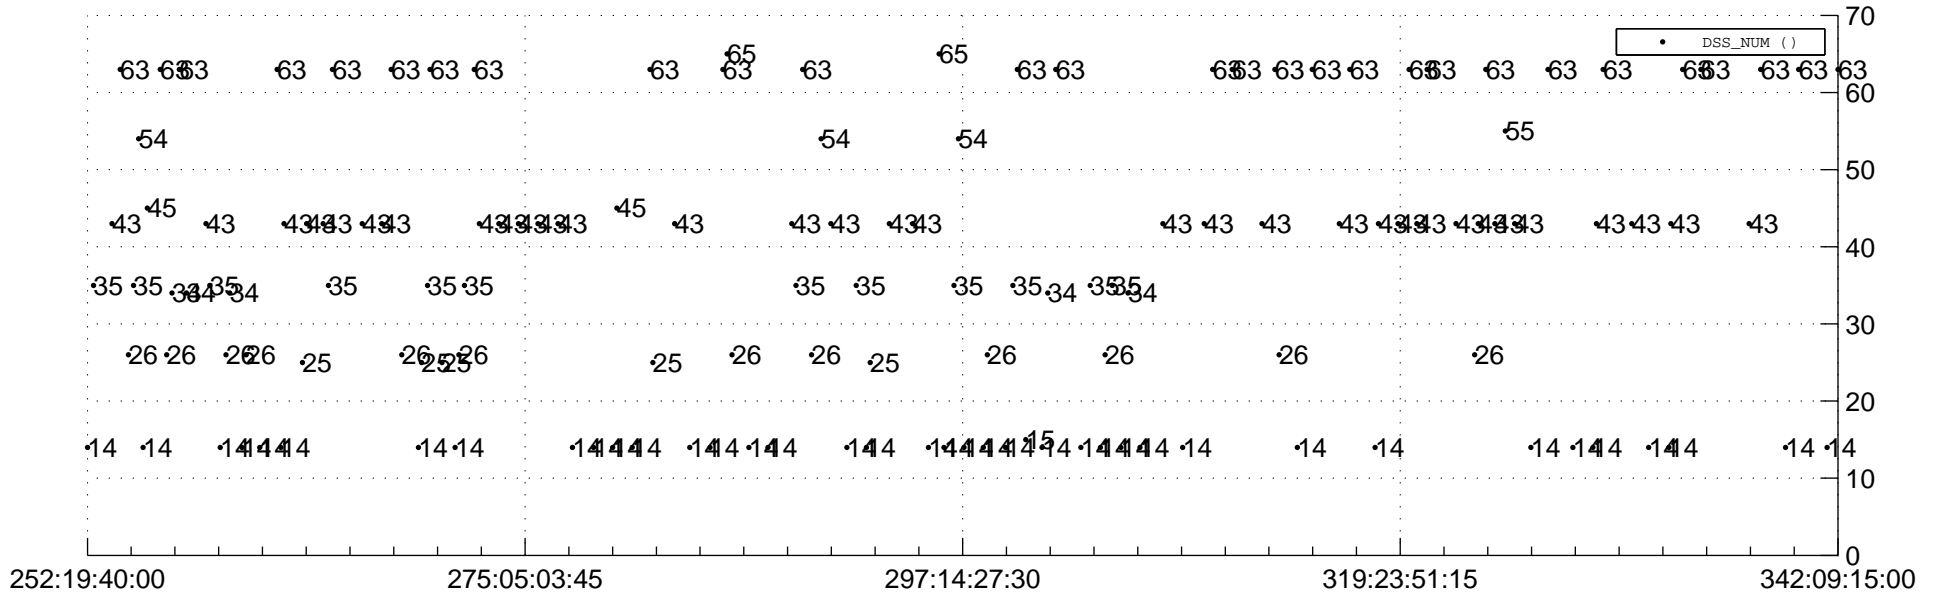

STEREO AHEAD Downlink Performance 2015:343

Number_of_Dropped_Frame

DSS_Station

Spacecraft Time (2015:252:19:40:00.000 -2015:342:09:15:00.000)

/disks/d81/project/stereo/mops/assessment/ahead/automation/output/engdump/yesterday/ahead_dp_2015_343.csv